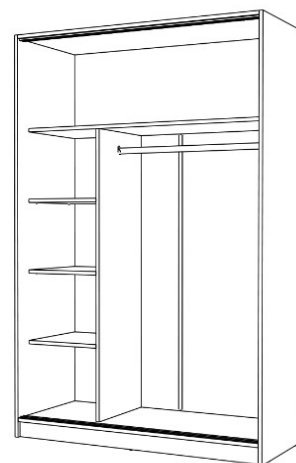

BODY

16 mm

Melamine White

FRONT

16 mm

Melamine White

Metal handle ABS

Edging tape

BODY

16 mm

Melamine Artisan oak

FRONT

16 mm

Melamine Artisan oak

Plastic handle ABS

Edging tape

Domino 2K
Sliding wardrobe

BODY

16 mm

Melamine White Artisan oak

FRONT

16 mm

Melamine Artisan oak White

Plastic handle ABS

Edging tape

BODY

18 mm

Melamine

White

ABS

Edging tape

FRONT

18 mm

Lacquered MDF White Gloss

FRONT

18 mm

Melamine White Semi gloss