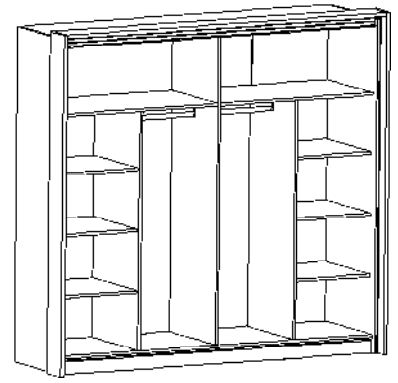

BETA 180 Dimensions (with frame):
Sliding wardrobe 229x69x215 cm

BETA 180 Dimensions (with frame):
Sliding wardrobe 229x69x215 cm

BETA 180 Dimensions (with frame):
Sliding wardrobe 229x69x215 cm

BODY			FRONT							
	Melamine	Artisan oak		Melamine	Artisan oak	White	Artisan White	Plastic handle	ABS Edging tape	Mirror

BETA 220
Sliding wardrobe

Dimensions (with frame):
229x69x215 cm

BETA 220
Sliding wardrobe

Dimensions (with frame):
229x69x215 cm

BETA 220
Sliding wardrobe

Dimensions (with frame):
229x69x215 cm

BODY			FRONT							
	Melamine	Artisan oak		Melamine	Artisan oak	White	Artisan White	Plastic handle	Edging tape	Mirror

BETA 220 Dimensions (with frame):
Sliding wardrobe 229x69x215 cm

BETA 220 Dimensions (with frame):
Sliding wardrobe 229x69x215 cm

BETA 220 Dimensions (with frame):
Sliding wardrobe 229x69x215 cm

BODY			FRONT							
	Melamine	Artisan oak		Melamine	Artisan oak	White	Artisan White	Plastic handle	Edging tape	Mirror