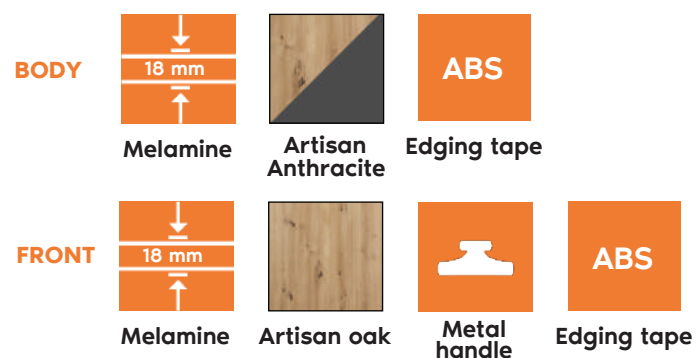

16 mm

Melamine Artisan oak Edging tape ABS

Wall unit JOY

Dimensions:
200x40x190 cm

Wall unit EDGE

Dimensions:
205x40x183 cm

Wall unit MOLLY

Dimensions:
180x36x180 cm