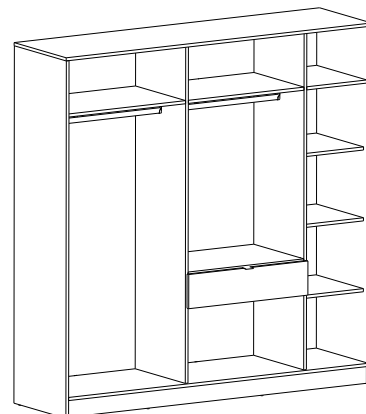

Melamine

Artisan oak

FRONT

Melamine

Artisan white

Metal handle

ABS Edging tape

KENT 200 Dimensions:
Wardrobe 204x56x207 cm