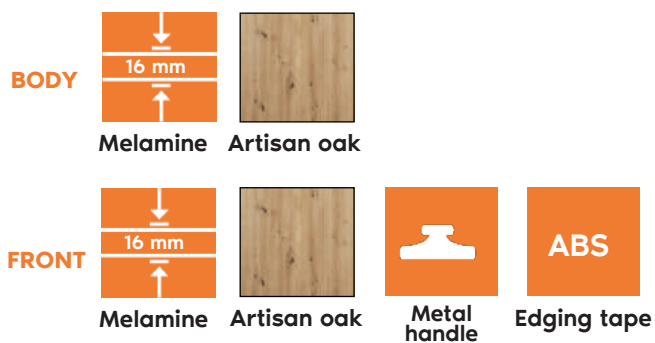

3K
Shoe cabinet

Dimensions:
68x25x113 cm