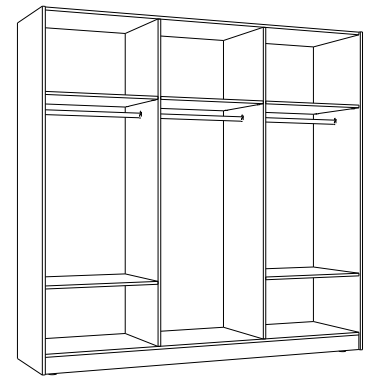

Melamine

Artisan/antracit

Mirror

Metal handle

Edging tape

ALFA 220
Sliding wardrobe

Dimensions:
224x69x218 cm

BODY