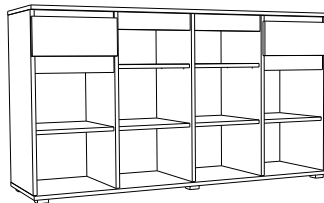

Shoe cabinet 4K