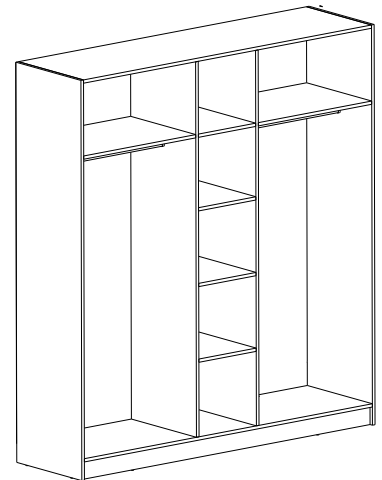

Plastic handle

Edging tape

ORION 3k Dimensions:
Wardrobe 120x57x220 cm

ORION 4k Dimensions:
Wardrobe 164x57x220 cm

ORION 5k Dimensions:
Wardrobe 202x57x220 cm

BODY

Melamine

White