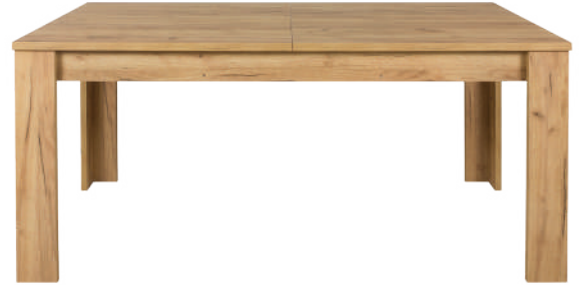

CONSTRUCTION

Melamine

White

TABLE TOP

Melamine

Edging tape
ABS

OTTO
Dining table
Extendable

Dimensions:
(162+40)x90x75 cm