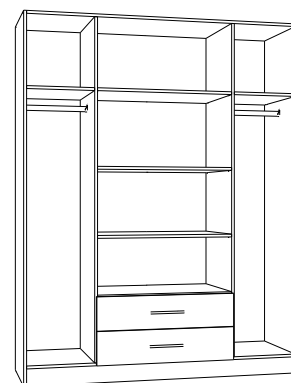

BASIC 3K2FO Dimensions:
Wardrobe 120x54x205 cm

BODY 18 mm

		
Melamine	Artisan oak	White

BODY 16 mm

					
Melamine	Artisan oak	White	Plastic handle	ABS Edging tape	Mirror

BASIC 4K2FO Dimensions:
Wardrobe 160x54x205 cm