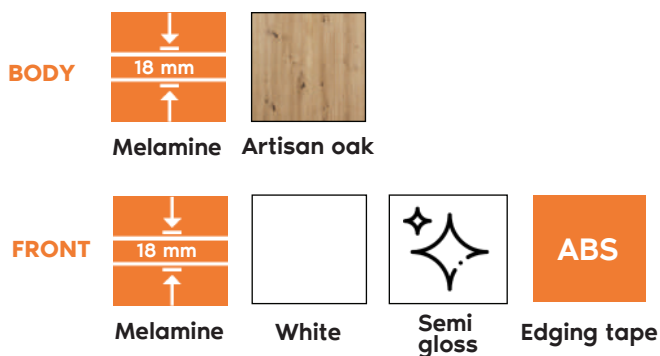

18 mm

Melamine White Metal handle Edging tape ABS

Wall unit NELLA

Dimensions:
230x41x180 cm

BODY

16 mm

Melamine Artisan oak Edging tape ABS

FRONT

16 mm

Melamine Artisan oak Edging tape ABS

Wall unit JOY

Dimensions:
200x40x190 cm

Wall unit EDGE

Dimensions:
205x40x183 cm

Wall unit MOLLY

Dimensions:
180x36x180 cm