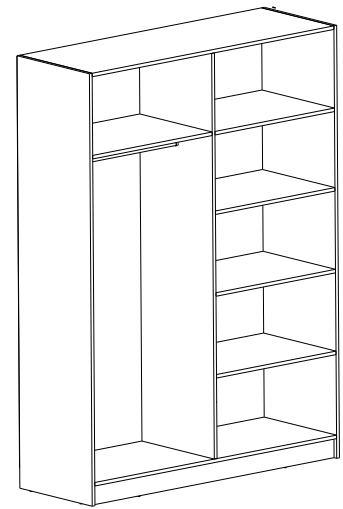

Plastic handle

Edging tape

ORION 3k Dimensions:
Wardrobe 120x57x220 cm

ORION 4k Dimensions:
Wardrobe 164x57x220 cm

ORION 5k Dimensions:
Wardrobe 202x57x220 cm

BODY

Melamine

White