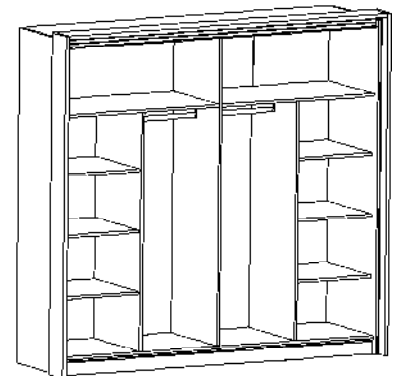

BETA 180 Dimensions (with frame):
Sliding wardrobe 229x69x215 cm

BETA 180 Dimensions (with frame):
Sliding wardrobe 229x69x215 cm

BETA 180 Dimensions (with frame):
Sliding wardrobe 229x69x215 cm

BODY			FRONT							
	Melamine	Artisan oak		Melamine	Artisan oak	White	Artisan White	Plastic handle	ABS Edging tape	Mirror

BETA 220
Sliding wardrobe

Dimensions (with frame):
229x69x215 cm

BETA 220
Sliding wardrobe

Dimensions (with frame):
229x69x215 cm

BETA 220
Sliding wardrobe

Dimensions (with frame):
229x69x215 cm

BODY			FRONT							
	Melamine	Artisan oak		Melamine	Artisan oak	White	Artisan White	Plastic handle	Edging tape	Mirror

BETA 220 Dimensions (with frame):
Sliding wardrobe 229x69x215 cm

BETA 220 Dimensions (with frame):
Sliding wardrobe 229x69x215 cm

BETA 220 Dimensions (with frame):
Sliding wardrobe 229x69x215 cm

BODY			FRONT							
	Melamine	Artisan oak		Melamine	Artisan oak	White	Artisan White	Plastic handle	Edging tape	Mirror