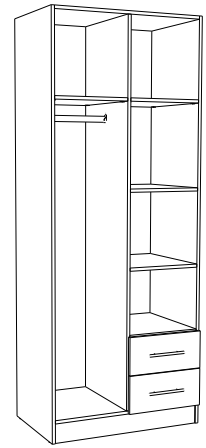

BODY

↓ 18 mm ↑	
Melamine	Artisan oak

FRONT

↓ 18 mm ↑					
Melamine	Artisan oak	Antracit	Artisan/ antracit	Metal handle	ABS Edging tape

BASIC 2(KF) Dimensions:
Wardrobe 80x52x205 cm

BASIC 3K Dimensions:
Wardrobe 120x52x205 cm

BASIC 3K2FO Dimensions:
Wardrobe 120x54x205 cm

BODY 18 mm

		
Melamine	Artisan oak	White

BODY 16 mm

					
Melamine	Artisan oak	White	Plastic handle	ABS Edging tape	Mirror

BASIC 4K2FO Dimensions:
Wardrobe 160x54x205 cm