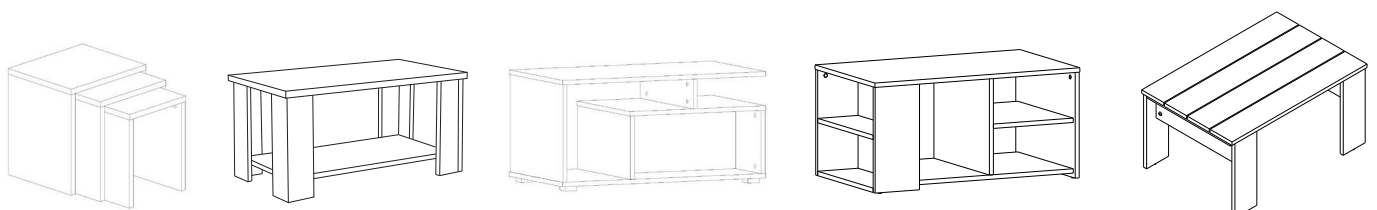

Coffee table Fit   Coffee table Keln   Coffee table Cooper   Coffee table Atlas   Coffee table Macchiato