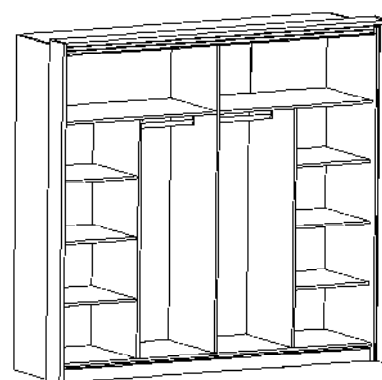

BETA 180 Dimensions (with frame):
Sliding wardrobe 229x69x215 cm

BETA 180 Dimensions (with frame):
Sliding wardrobe 229x69x215 cm

BETA 180 Dimensions (with frame):
Sliding wardrobe 229x69x215 cm

BODY			FRONT							
	Melamine	Artisan oak		Melamine	Artisan oak	White	Artisan White	Plastic handle	ABS Edging tape	Mirror

BETA 220
Sliding wardrobe

Dimensions (with frame):
229x69x215 cm

BETA 220
Sliding wardrobe

Dimensions (with frame):
229x69x215 cm

BETA 220
Sliding wardrobe

Dimensions (with frame):
229x69x215 cm

BODY			FRONT							
	Melamine	Artisan oak		Melamine	Artisan oak	White	Artisan White	Plastic handle	Edging tape	Mirror

BETA 220 Dimensions (with frame):
Sliding wardrobe 229x69x215 cm

BETA 220 Dimensions (with frame):
Sliding wardrobe 229x69x215 cm

BETA 220 Dimensions (with frame):
Sliding wardrobe 229x69x215 cm

BODY			FRONT							
	Melamine	Artisan oak		Melamine	Artisan oak	White	Artisan White	Plastic handle	Edging tape	Mirror