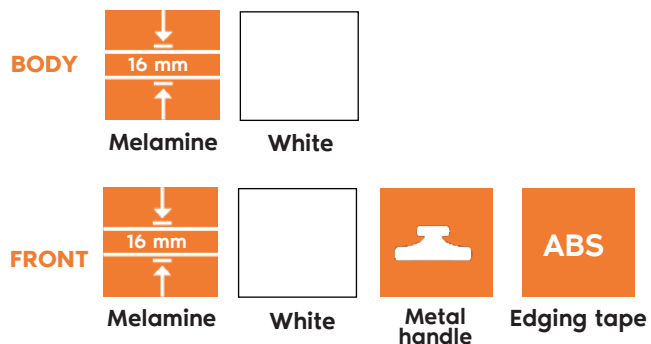

Crystal
Entryway

Dimensions:
80x30x195 cm

4K
Shoe cabinet

Dimensions:
68x25x148 cm

3K
Shoe cabinet

Dimensions:
68x25x113 cm