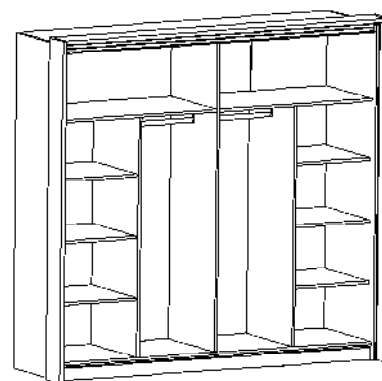

BETA 180 Dimensions (with frame):
Sliding wardrobe 229x69x215 cm

BETA 180 Dimensions (with frame):
Sliding wardrobe 229x69x215 cm

BETA 180 Dimensions (with frame):
Sliding wardrobe 229x69x215 cm

BODY			FRONT							
	Melamine	Artisan oak		Melamine	Artisan oak	White	Artisan White	Plastic handle	ABS Edging tape	Mirror

BETA 220
Sliding wardrobe

Dimensions (with frame):
229x69x215 cm

BETA 220
Sliding wardrobe

Dimensions (with frame):
229x69x215 cm

BETA 220
Sliding wardrobe

Dimensions (with frame):
229x69x215 cm

BODY			FRONT							
	Melamine	Artisan oak		Melamine	Artisan oak	White	Artisan White	Plastic handle	Edging tape	Mirror