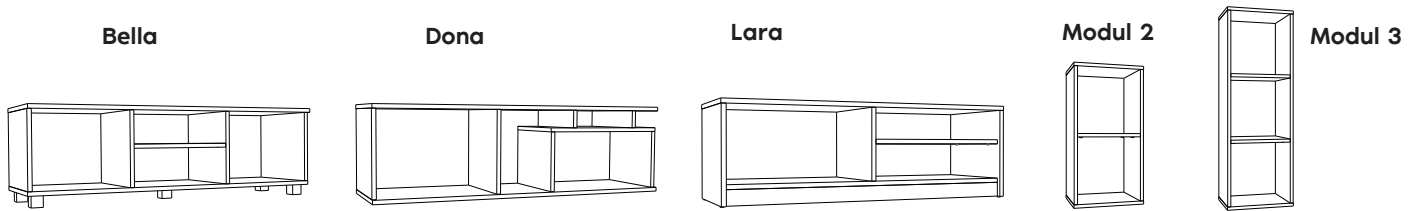

Logan - Wardrobe 1200

Bedroom MAX