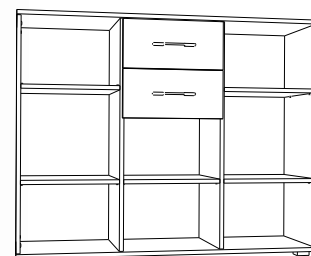

BASIC 2K Dimensions:
Wardrobe upgrade 80x52x42 cm

BASIC 3K Dimensions:
Wardrobe upgrade 120x52x42 cm

BASIC 4K Dimensions:
Wardrobe upgrade 160x52x42 cm

BASIC 2K Dimensions:
Commode 80x37x95 cm

BASIC 3K2F Dimensions:
Commode 120x37x95 cm