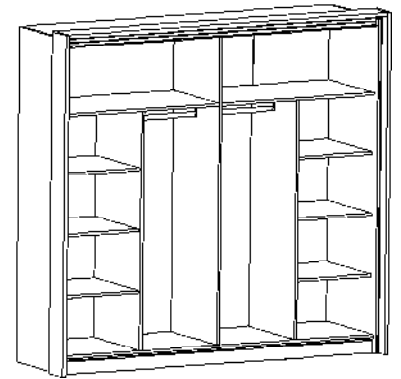

BETA 180 Dimensions (with frame):
Sliding wardrobe 229x69x215 cm

BETA 180 Dimensions (with frame):
Sliding wardrobe 229x69x215 cm

BETA 180 Dimensions (with frame):
Sliding wardrobe 229x69x215 cm

BODY			FRONT							
	Melamine	Artisan oak		Melamine	Artisan oak	White	Artisan White	Plastic handle	ABS Edging tape	Mirror

BETA 220
Sliding wardrobe

Dimensions (with frame):
229x69x215 cm

BETA 220
Sliding wardrobe

Dimensions (with frame):
229x69x215 cm

BETA 220
Sliding wardrobe

Dimensions (with frame):
229x69x215 cm

BODY			FRONT							
	Melamine	Artisan oak		Melamine	Artisan oak	White	Artisan White	Plastic handle	Edging tape	Mirror

BETA 220 Dimensions (with frame):
Sliding wardrobe 229x69x215 cm

BETA 220 Dimensions (with frame):
Sliding wardrobe 229x69x215 cm

BETA 220 Dimensions (with frame):
Sliding wardrobe 229x69x215 cm

BODY			FRONT							
	Melamine	Artisan oak		Melamine	Artisan oak	White	Artisan White	Plastic handle	Edging tape	Mirror