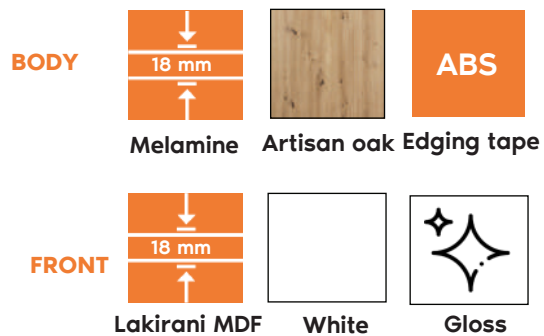

FRONT

Melamine

Artisan oak

Plastic handle

ABS

Edging tape

Crystal
Entryway

Dimensions:
80x30x195 cm