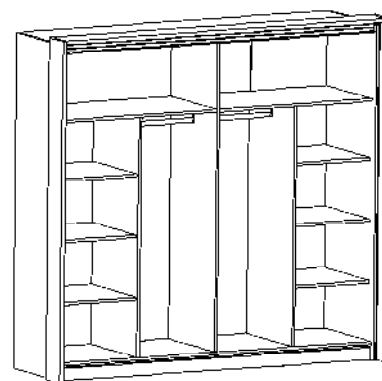

BETA 180 Dimensions (with frame):
Sliding wardrobe 229x69x215 cm

BETA 180 Dimensions (with frame):
Sliding wardrobe 229x69x215 cm

BETA 180 Dimensions (with frame):
Sliding wardrobe 229x69x215 cm

BODY			FRONT							
	Melamine	Artisan oak		Melamine	Artisan oak	White	Artisan White	Plastic handle	ABS Edging tape	Mirror

BETA 220
Sliding wardrobe

Dimensions (with frame):
229x69x215 cm

BETA 220
Sliding wardrobe

Dimensions (with frame):
229x69x215 cm

BETA 220
Sliding wardrobe

Dimensions (with frame):
229x69x215 cm

BODY			FRONT							
	Melamine	Artisan oak		Melamine	Artisan oak	White	Artisan White	Plastic handle	Edging tape	Mirror