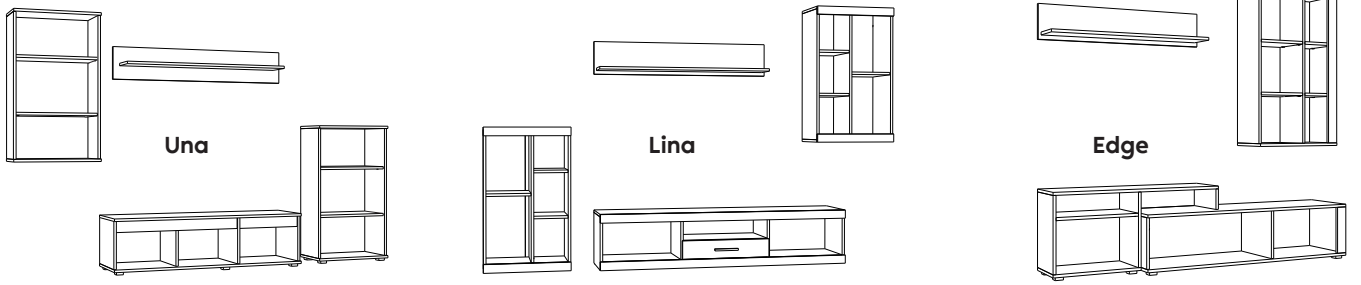

Logan - Wardrobe 1200

Bedroom MAX