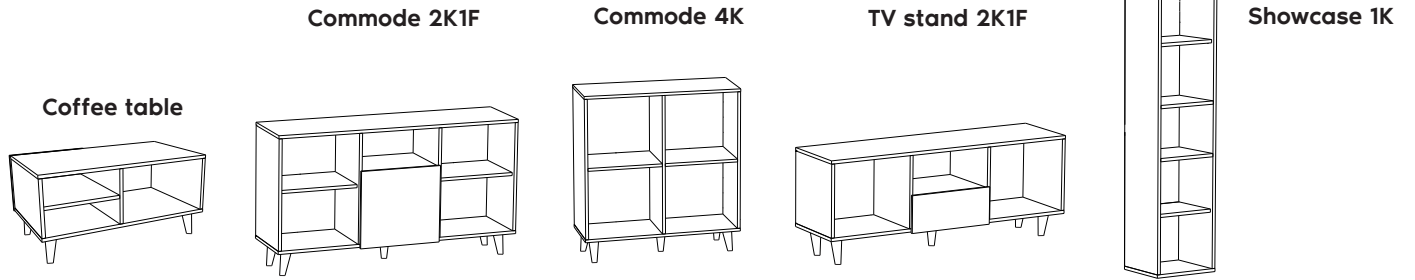

Living room TOSCANA