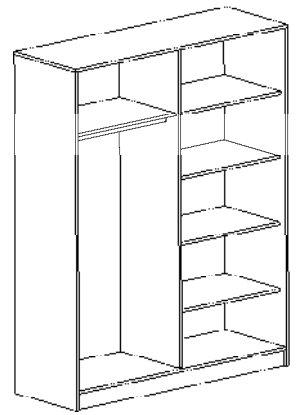

Dimensions:
124x55x207 cm

GREY 4K
Wardrobe

Dimensions:
164x55x207 cm

Dimensions:
83,6x43x87 cm

GREY 2K
Night stand

Dimensions:
45,2x40x63,2 cm

BODY

↓ 18 mm ↑	
Melamine	Artisan oak

FRONT

↓ 18 mm ↑					
Melamine	Artisan oak	Antracit	Artisan/ antracit	Metal handle	ABS Edging tape