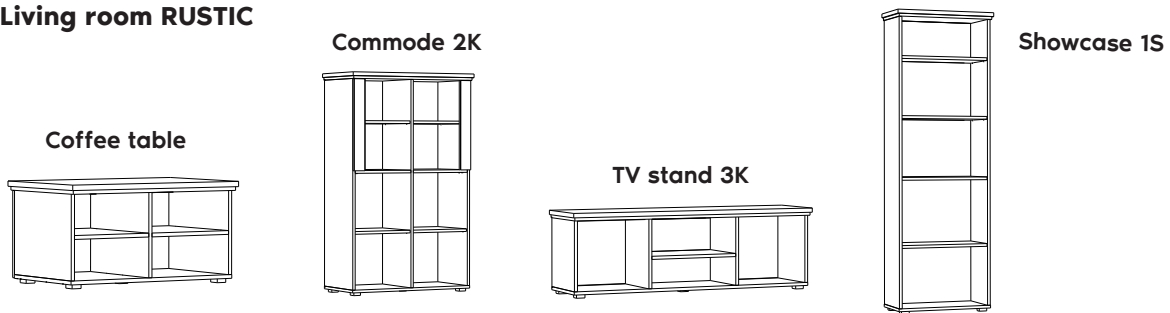

Metal handle

Edging tape

Living room TOSCANA

Living room LOTUS

Living room RUSTIC

Living room LIGHT

Living room CRYSTAL

Coffee table Fit Coffee table Keln Coffee table Cooper Coffee table Atlas Coffee table Macchiato