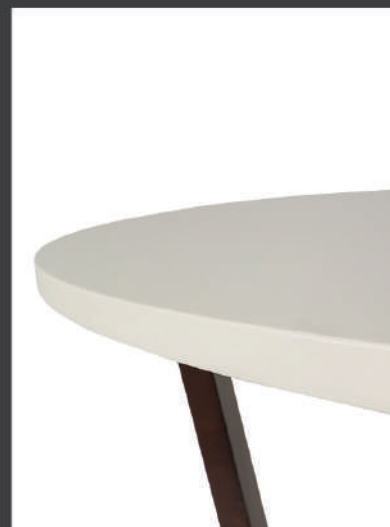

PRODUCT CATALOGUE

Quality furniture made to measure
your home, made of solid wood

2024/25

vitrog

Dining table ALEGRO

HIGH GLOSS

PRODUCT DIMENSIONS

HEIGHT: 76 cm
Fi: 130 cm

- Construction made of the beech solid wood
- Table top is made of painted MDF
- High gloss beige

Dining table ATOS

PRODUCT DIMENSIONS

WIDTH: 120 cm
HEIGHT: 76 cm
DEPTH: 90 cm
EXTENSION: 40 cm

WIDTH: 140 cm
HEIGHT: 76 cm
DEPTH: 90 cm
EXTENSION: 40 cm

- Construction made of beech solid wood
- Extension mechanism + 40 cm
- Table top is made of MDF matte white

Dining table COMPACT

- Construction of beech solid wood
- Table top made of veneered MDF

PRODUCT DIMENSIONS

WIDTH: 144 cm
HEIGHT: 76 cm
DEPTH: 96 cm

WIDTH: 192 cm
HEIGHT: 76 cm
DEPTH: 96 cm

Dining table FILIP

HIGH GLOSS

PRODUCT DIMENSIONS

WIDTH: 160 cm
HEIGHT: 76 cm
DEPTH: 90 cm

- Construction made of the beech solid wood
- Table top is made of painted MDF
- High gloss white