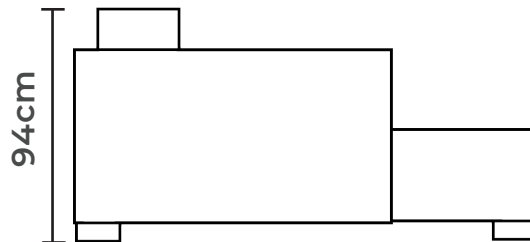

CORNER UNIT

Lui

Bed dimensions:
W: 275cm | D: 130cm

CORNER UNIT

Lui

*small composition

Bed dimensions:
W: 217cm | D: 130cm

CORNER

UNIT

Tara

Bed dimensions:
W: 280cm | D: 127cm

CORNER UNIT

Tara

Bed dimensions:
W: 205cm | D: 130cm

Construction made of beech
solid wood / white melamine

Head rest adjustment

Metal spring wave

Bed function
(lift mechanism)

CORNER

UNIT

Tara

S

Bed dimensions:
W: 212cm | D: 128cm

CORNER UNIT

Lei Lux

Bed dimensions:
W: 140cm | D: 185cm

Metal spring wave 

Bed sofa Italian mechanism

Construction made of
beech solid wood /
white melamine

Sofa bed function

Box storage
(white melamine)

CORNER