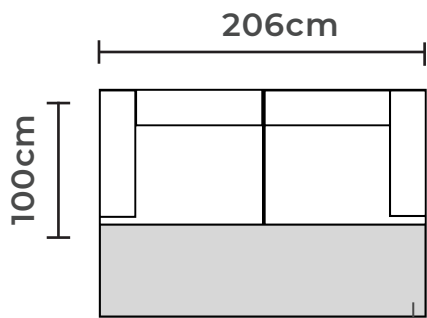

more colors

CORNER UNIT

Bologna

CORNER UNIT

Soho

Bed dimensions:
W: 200cm | D: 140cm

Construction made of beech
solid wood / white melamine

Metal spring
wave 

Construction made of
beech solid wood /
white melamine

Bed function
(folding mechanism)

Separate folding of
each seating parth

SOFA

Lei Lux

Bed dimensions:
W: 140cm | D: 190cm

Bed sofa Italian mechanism

Construction made of
beech solid wood /
white melamine

Sofa bed function

SOFA

Leo

Bed dimensions:
W: 200cm | D: 160cm

Bonnell spring

two colors

Construction made of
beech solid wood /
white melamine

Bed function
(folding mechanism)

Box storage
(white melamine)

SOFA

Milano N

Bed dimensions:
W: 203cm | D: 160cm

Bonnell spring

Construction made of
beech solid wood /
white melamine

Bed function
(folding mechanism)

Box storage
(white melamine)