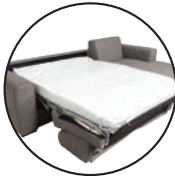

Metal spring wave

Bed function
(lift mechanism)

CORNER

UNIT

Tara

S

Bed dimensions:
W: 212cm | D: 128cm

CORNER UNIT

Lei Lux

Bed dimensions:
W: 140cm | D: 185cm

Metal spring wave 

Bed sofa Italian mechanism

Construction made of
beech solid wood /
white melamine

Sofa bed function

Box storage
(white melamine)

CORNER

UNIT

Lucca New

Bed dimensions:
W: 240cm | D: 130cm

Construction made of beech
solid wood / white melamine

Metal spring
wave

Bed function
(somya mechanism)

Box storage
(white melamine)

CORNER