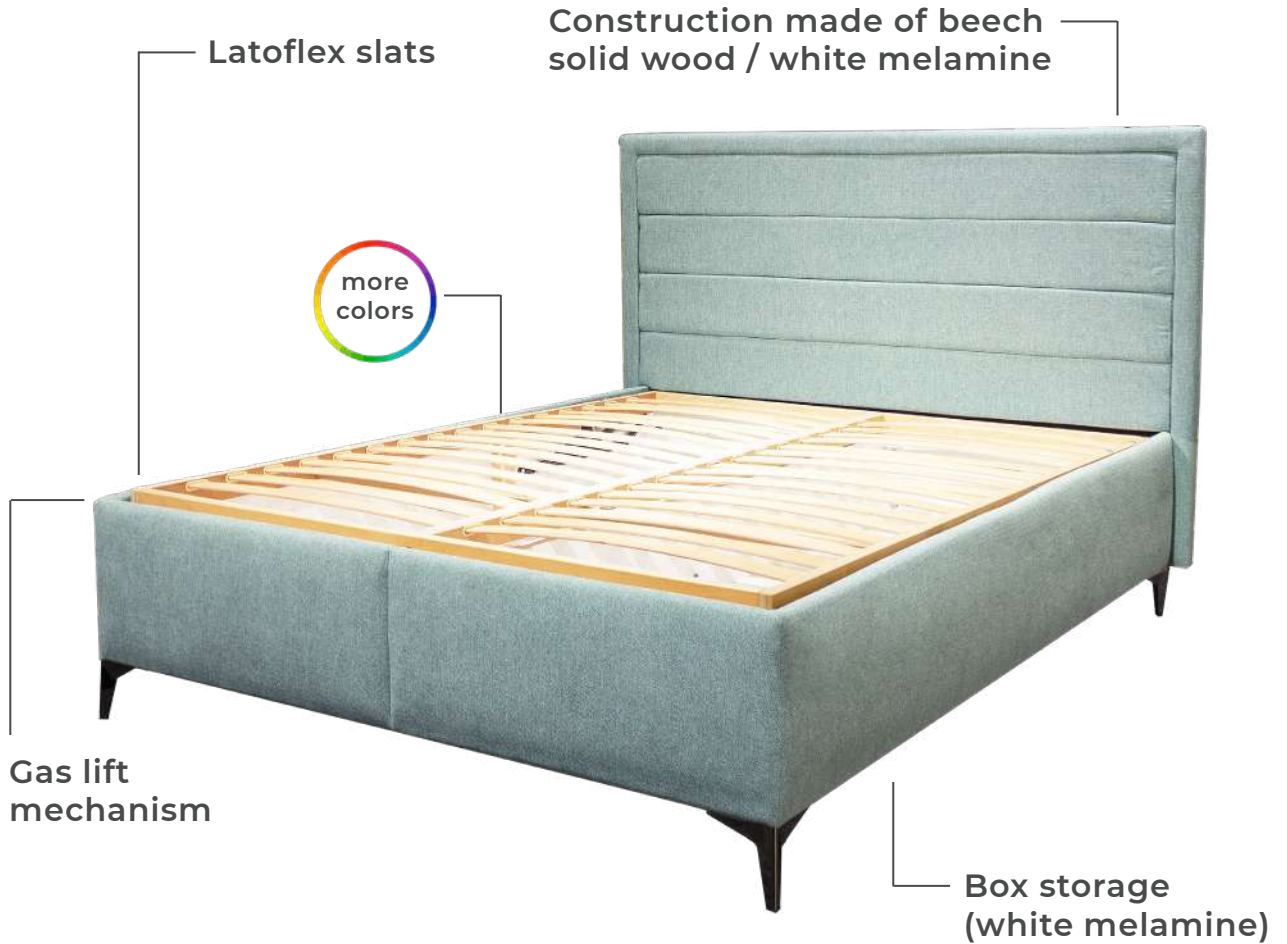

Firenza

Mattress:
HR foam +
memory foam
on the latoflex

Construction made of beech
solid wood / white melamine

Gas lift
mechanism

Box storage
(white melamine)

BED

Raffaello

vitorog