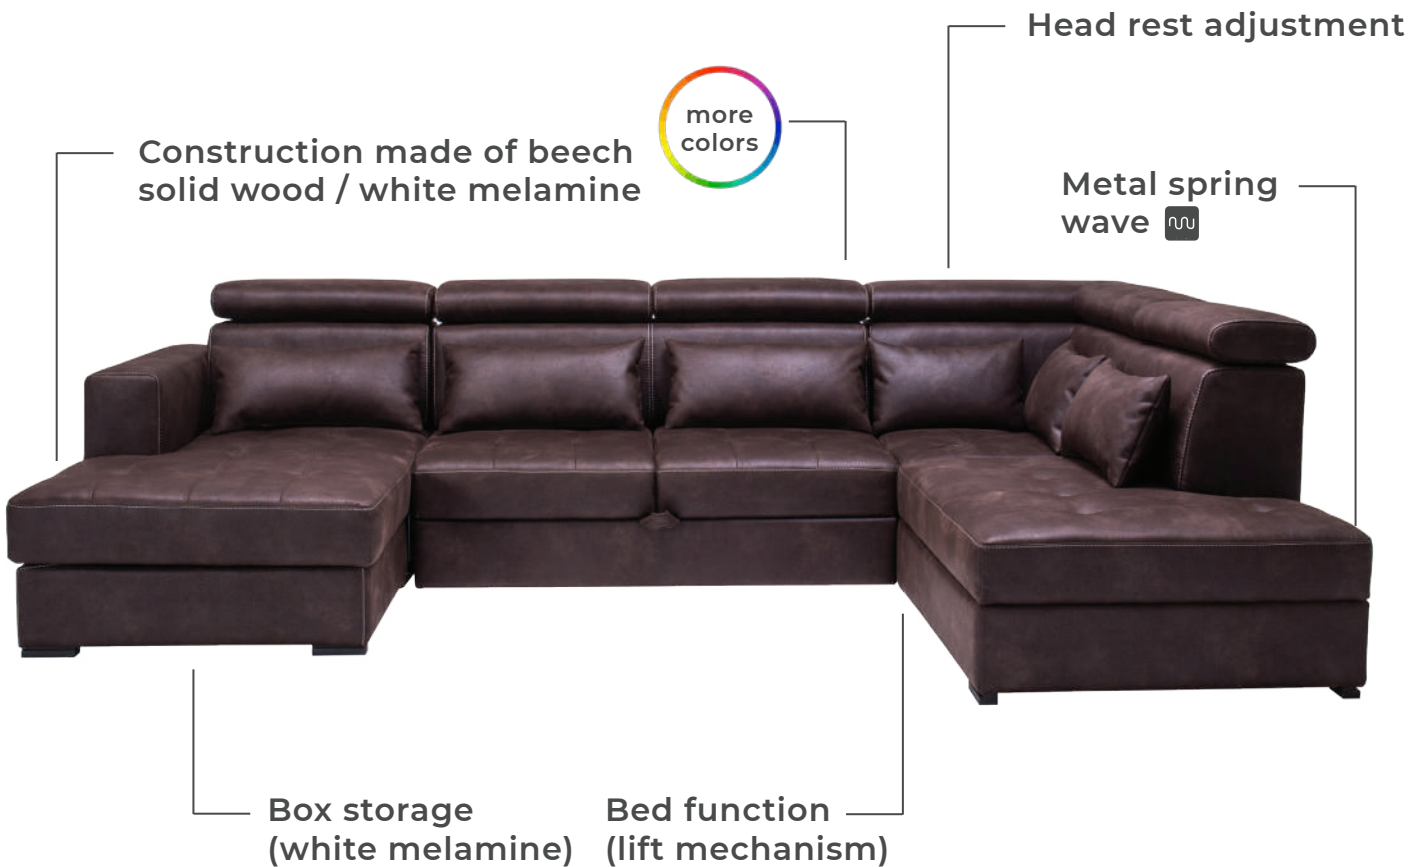

Bed dimensions:
W: 275cm | D: 130cm