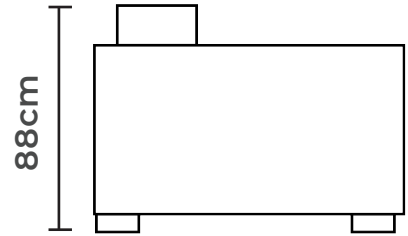

Construction made of beech solid wood / melamine

Metal spring wave