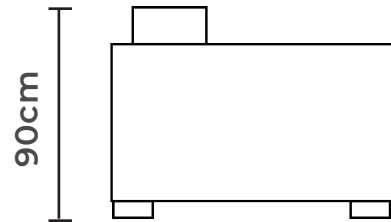

UNIT

Ambasador

Bed dimensions:
W: 210cm | D: 133cm

Head rest adjustment

Construction made of beech
solid wood / white melamine

Metal  spring wave

Bed function
(lift mechanism)

Box storage
(white melamine)

more colors

CORNER UNIT

Bologna

CORNER UNIT

Soho

Bed dimensions:
W: 200cm | D: 140cm

Construction made of beech
solid wood / white melamine

Metal spring
wave 

Bed function
(lift mechanism)

Box storage
(white melamine)

CORNER UNIT

Venezia S

Bed dimensions:
W: 250cm | D: 139cm

SOFA

Jumbo Lux

Bed dimensions:
W: 244cm | D: 145cm

Construction made of
beech solid wood /
white melamine

Bed function
(folding mechanism)

Separate folding of
each seating parth

SOFA

Lei Lux

Bed dimensions:
W: 140cm | D: 190cm

Bed sofa Italian mechanism

Construction made of
beech solid wood /
white melamine