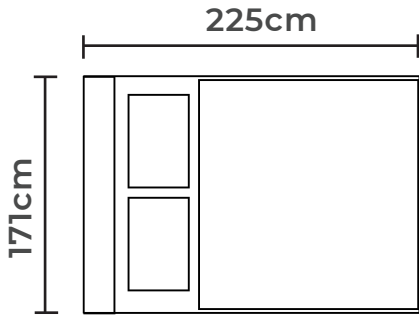

Mattress:
HR foam +
memory foam
on the latoflex

Construction made of beech
solid wood / white melamine

Gas lift
mechanism

Box storage
(white melamine)