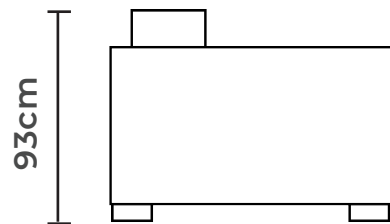

Bed dimensions:
W: 200cm | D: 160cm