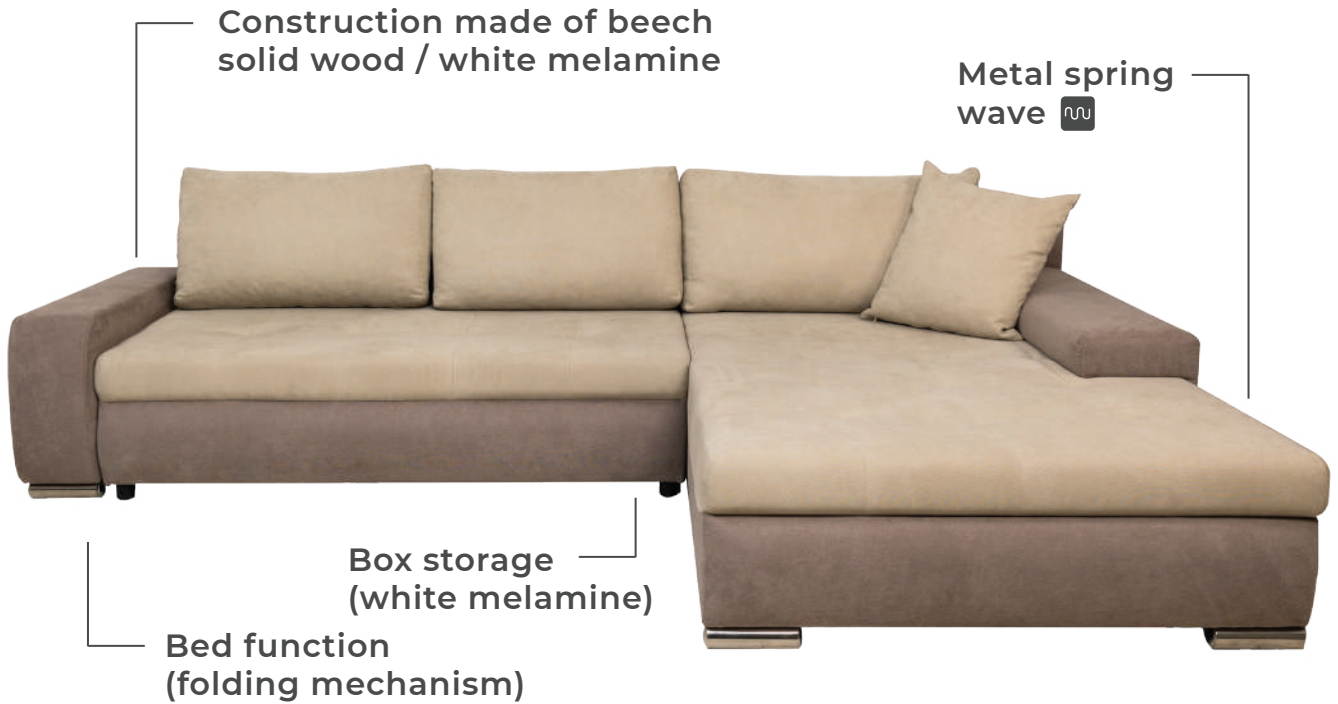

more colors

CORNER UNIT

Bologna

CORNER UNIT

Soho

Bed dimensions:
W: 200cm | D: 140cm

Construction made of beech
solid wood / white melamine

Metal spring
wave 

Bed function
(lift mechanism)

Box storage
(white melamine)

CORNER UNIT

Venezia S

Bed dimensions:
W: 250cm | D: 139cm

SOFA

Jumbo Lux

Bed dimensions:
W: 244cm | D: 145cm

Construction made of
beech solid wood /
white melamine

Bed function
(folding mechanism)

Separate folding of
each seating parth

SOFA

Lei Lux

Bed dimensions:
W: 140cm | D: 190cm

Bed sofa Italian mechanism

Construction made of
beech solid wood /
white melamine