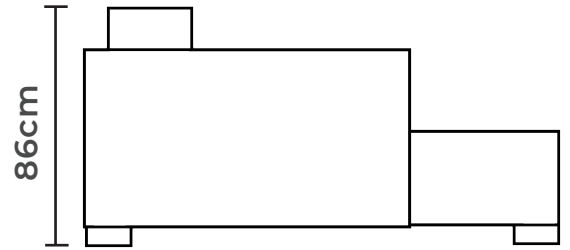

UNIT

Ambasador

Bed dimensions:
W: 210cm | D: 133cm

Head rest adjustment

Construction made of beech
solid wood / white melamine

Metal  spring wave

Bed function
(lift mechanism)

Box storage
(white melamine)

more colors

CORNER UNIT

Bologna

CORNER UNIT

Soho

Bed dimensions:
W: 200cm | D: 140cm

Construction made of beech
solid wood / white melamine

Metal spring
wave 

Bed function
(lift mechanism)

Box storage
(white melamine)

CORNER UNIT

Venezia S

Bed dimensions:
W: 250cm | D: 139cm

SOFA

Jumbo Lux

Bed dimensions:
W: 244cm | D: 145cm

Construction made of
beech solid wood /
white melamine

Bed function
(folding mechanism)

Separate folding of
each seating parth

SOFA

Lei Lux

Bed dimensions:
W: 140cm | D: 190cm

Bed sofa Italian mechanism

Construction made of
beech solid wood /
white melamine