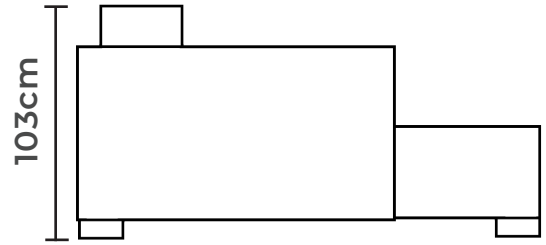

Catalogue

2024/25

vitorog-wholesale.com

CORNER

UNIT

Lucky

V

Bed dimensions:
W: 275cm | D: 130cm

Construction made of beech
solid wood / white melamine

more
colors

Head rest adjustment

Bed function
(lift mechanism)

Metal
spring

CORNER UNIT

Lucky

Bed dimensions:
W: 203cm | D: 132cm

Construction made of beech
solid wood / white melamine

Head rest adjustment

Bed function
(lift mechanism)

Metal spring wave 

CORNER

UNIT

Lucky S

Bed dimensions:
W: 217cm | D: 132cm

UNIT

Tara

Bed dimensions:
W: 280cm | D: 127cm

CORNER UNIT

Tara

Bed dimensions:
W: 205cm | D: 130cm

Construction made of beech
solid wood / white melamine

Head rest adjustment