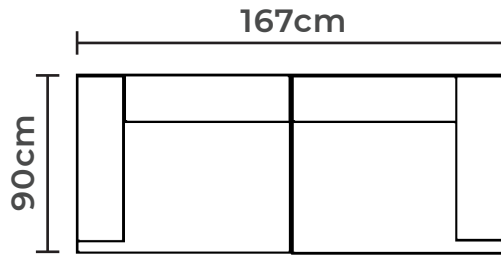

Belts

Construction made of beech
solid wood / melamine