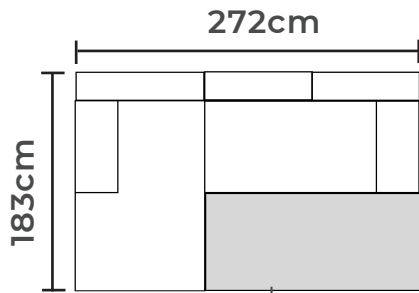

UNIT

Tara

Bed dimensions:
W: 280cm | D: 127cm

CORNER UNIT

Tara

Bed dimensions:
W: 205cm | D: 130cm

Construction made of beech
solid wood / white melamine

Head rest adjustment

Metal spring wave

Bed function
(lift mechanism)

CORNER

UNIT

Tara

S

Bed dimensions:
W: 212cm | D: 128cm

CORNER UNIT

Lei Lux

Bed dimensions:
W: 140cm | D: 185cm

Metal spring wave 

Bed sofa Italian mechanism

Construction made of
beech solid wood /
white melamine

Sofa bed function

Box storage
(white melamine)

CORNER

UNIT

Lucca New

Bed dimensions:
W: 240cm | D: 130cm

Construction made of beech
solid wood / white melamine

Metal spring
wave

Bed function
(somya mechanism)

Box storage
(white melamine)

CORNER