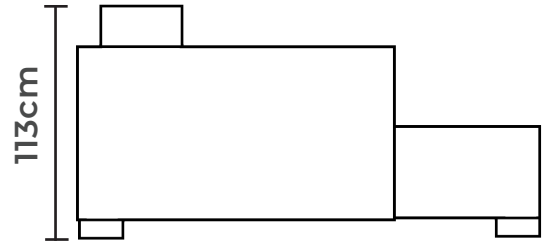

Lei Lux

Bed dimensions:
W: 140cm | D: 185cm

Metal spring wave 

Bed sofa Italian mechanism

Construction made of
beech solid wood /
white melamine

Sofa bed function

Box storage
(white melamine)

CORNER

UNIT

Lucca New

Bed dimensions:
W: 240cm | D: 130cm

Construction made of beech
solid wood / white melamine

Metal spring
wave

Bed function
(somya mechanism)

Box storage
(white melamine)

CORNER

UNIT

Ambasador

Bed dimensions:
W: 210cm | D: 133cm

Head rest adjustment

Construction made of beech
solid wood / white melamine

Metal  spring wave

Bed function
(lift mechanism)

Box storage
(white melamine)

more colors

CORNER UNIT

Bologna

CORNER UNIT

Soho

Bed dimensions:
W: 200cm | D: 140cm

Construction made of beech
solid wood / white melamine

Metal spring
wave 