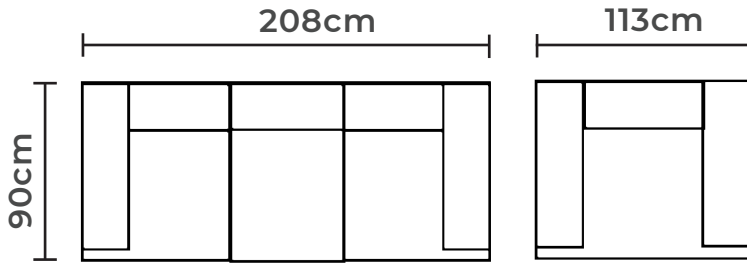

Belts

Construction made of beech
solid wood / melamine