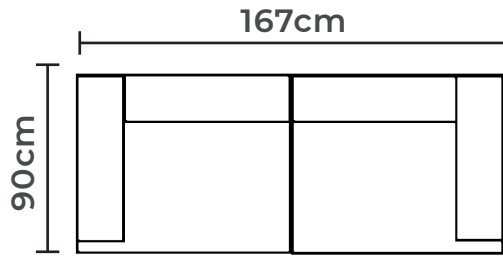

Mechanism with latoflex slats
*surcharge

Construction made of beech solid wood / melamine

Metal spring wave