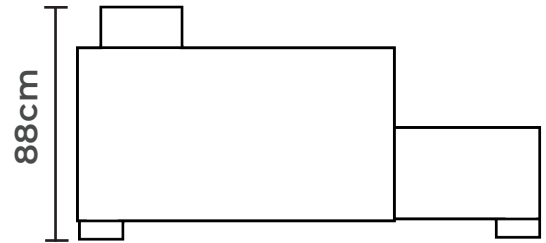

UNIT

Tara

Bed dimensions:
W: 280cm | D: 127cm

CORNER UNIT

Tara

Bed dimensions:
W: 205cm | D: 130cm

Construction made of beech
solid wood / white melamine

Head rest adjustment

Lei Lux

Bed dimensions:
W: 140cm | D: 185cm

Metal spring wave 

Bed sofa Italian mechanism

Construction made of
beech solid wood /
white melamine

Sofa bed function

Box storage
(white melamine)

CORNER

UNIT

Ambasador

Bed dimensions:
W: 210cm | D: 133cm

Head rest adjustment

Construction made of beech
solid wood / white melamine

Metal  spring wave

Bed function
(lift mechanism)

Box storage
(white melamine)

more colors

CORNER UNIT

Bologna

CORNER UNIT

Soho

Bed dimensions:
W: 200cm | D: 140cm

Construction made of beech
solid wood / white melamine

Metal spring
wave 