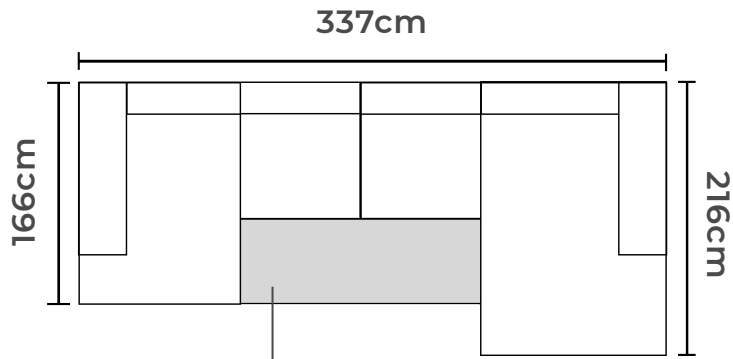

Construction made of beech
solid wood / white melamine

more
colors

Head rest adjustment

Bed function
(lift mechanism)

Metal
spring

CORNER UNIT

Lucky

Bed dimensions:
W: 203cm | D: 132cm

Construction made of beech
solid wood / white melamine

Head rest adjustment

Bed function
(lift mechanism)

Metal spring wave 

CORNER

UNIT

Lucky S

Bed dimensions:
W: 217cm | D: 132cm

CORNER UNIT

Lui

Bed dimensions:
W: 275cm | D: 130cm

CORNER UNIT

Lui

*small composition

Bed dimensions:
W: 217cm | D: 130cm

CORNER

UNIT

Tara

Bed dimensions:
W: 280cm | D: 127cm

CORNER UNIT

Tara

Bed dimensions:
W: 205cm | D: 130cm

Construction made of beech
solid wood / white melamine

Head rest adjustment