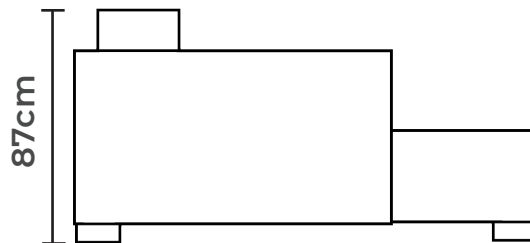

UNIT

Tara

Bed dimensions:
W: 280cm | D: 127cm

CORNER UNIT

Tara

Bed dimensions:
W: 205cm | D: 130cm

Construction made of beech
solid wood / white melamine

Head rest adjustment

UNIT

Ambasador

Bed dimensions:
W: 210cm | D: 133cm

Head rest adjustment

Construction made of beech
solid wood / white melamine

Metal  spring wave

Bed function
(lift mechanism)

Box storage
(white melamine)

more colors

CORNER UNIT

Bologna

CORNER UNIT

Soho

Bed dimensions:
W: 200cm | D: 140cm

Construction made of beech
solid wood / white melamine

Metal spring
wave 

Bed function
(lift mechanism)

Box storage
(white melamine)

CORNER UNIT

Venezia S

Bed dimensions:
W: 250cm | D: 139cm

SOFA

Jumbo Lux

Bed dimensions:
W: 244cm | D: 145cm