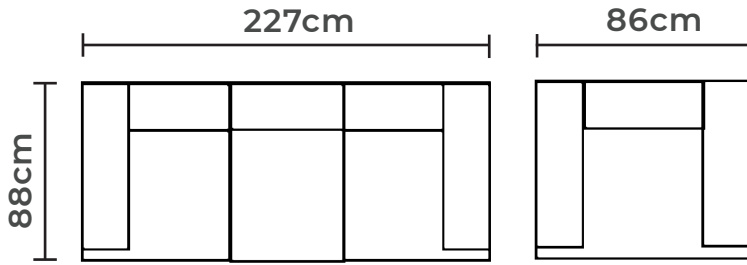

Construction made of beech solid wood / melamine

Metal spring wave