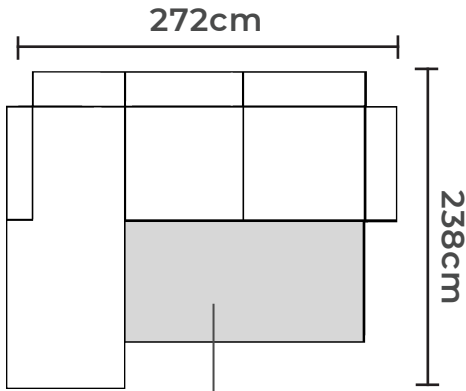

Construction made of beech
solid wood / white melamine

more
colors

Head rest adjustment

Bed function
(lift mechanism)

Metal
spring

CORNER UNIT

Lucky

Bed dimensions:
W: 203cm | D: 132cm

Construction made of beech
solid wood / white melamine

Head rest adjustment

Bed function
(lift mechanism)

Metal spring wave 

CORNER

UNIT

Lucky S

Bed dimensions:
W: 217cm | D: 132cm

CORNER UNIT

Lui

Bed dimensions:
W: 275cm | D: 130cm

CORNER UNIT

Lui

*small composition

Bed dimensions:
W: 217cm | D: 130cm

CORNER

UNIT

Tara

Bed dimensions:
W: 280cm | D: 127cm

CORNER UNIT

Tara

Bed dimensions:
W: 205cm | D: 130cm

Construction made of beech
solid wood / white melamine

Head rest adjustment