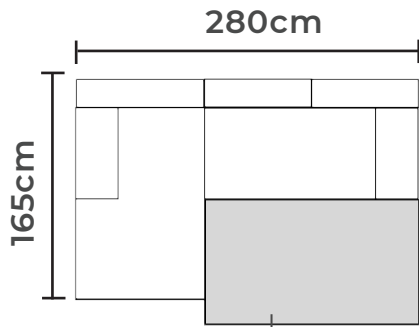

CORNER UNIT

Lui

Bed dimensions:
W: 275cm | D: 130cm

CORNER UNIT

Lui

*small composition

Bed dimensions:
W: 217cm | D: 130cm

CORNER

UNIT

Tara

Bed dimensions:
W: 280cm | D: 127cm

CORNER UNIT

Tara

Bed dimensions:
W: 205cm | D: 130cm

Construction made of beech
solid wood / white melamine

Head rest adjustment

Metal spring wave

Bed function
(lift mechanism)

CORNER

UNIT

Tara

S

Bed dimensions:
W: 212cm | D: 128cm

CORNER UNIT

Lei Lux

Bed dimensions:
W: 140cm | D: 185cm

Metal spring wave 

Bed sofa Italian mechanism

Construction made of
beech solid wood /
white melamine

Sofa bed function

Box storage
(white melamine)

CORNER