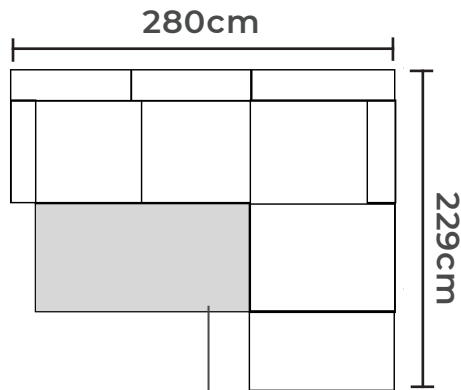

CORNER UNIT

Lui

Bed dimensions:
W: 275cm | D: 130cm

CORNER UNIT

Lui

*small composition

Bed dimensions:
W: 217cm | D: 130cm

CORNER

UNIT

Tara

Bed dimensions:
W: 280cm | D: 127cm

CORNER UNIT

Tara

Bed dimensions:
W: 205cm | D: 130cm

Construction made of beech
solid wood / white melamine

Head rest adjustment

Metal spring wave

Bed function
(lift mechanism)

CORNER

UNIT

Tara

S

Bed dimensions:
W: 212cm | D: 128cm

CORNER UNIT

Lei Lux

Bed dimensions:
W: 140cm | D: 185cm

Metal spring wave 

Bed sofa Italian mechanism

Construction made of
beech solid wood /
white melamine

Sofa bed function

Box storage
(white melamine)

CORNER