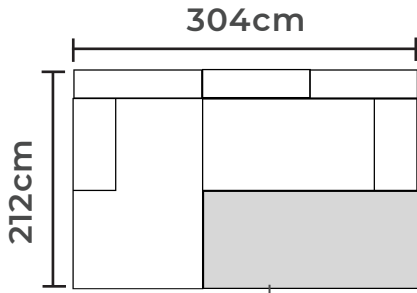

UNIT

Tara

Bed dimensions:
W: 280cm | D: 127cm

CORNER UNIT

Tara

Bed dimensions:
W: 205cm | D: 130cm

Construction made of beech
solid wood / white melamine

Head rest adjustment

UNIT

Ambasador

Bed dimensions:
W: 210cm | D: 133cm

Head rest adjustment

Construction made of beech
solid wood / white melamine

Metal  spring wave

Bed function
(lift mechanism)

Box storage
(white melamine)

more colors

CORNER UNIT

Bologna

CORNER UNIT

Soho

Bed dimensions:
W: 200cm | D: 140cm

Construction made of beech
solid wood / white melamine

Metal spring
wave 

Bed function
(lift mechanism)

Box storage
(white melamine)

CORNER UNIT

Venezia S

Bed dimensions:
W: 250cm | D: 139cm

SOFA

Jumbo Lux

Bed dimensions:
W: 244cm | D: 145cm