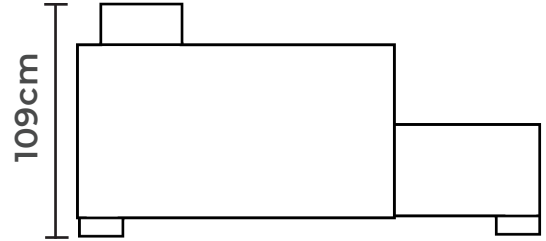

Construction made of beech
solid wood / white melamine

more
colors

Head rest adjustment

Bed function
(lift mechanism)

Metal
spring

CORNER UNIT

Lucky

Bed dimensions:
W: 203cm | D: 132cm

Construction made of beech
solid wood / white melamine

Head rest adjustment

Bed function
(lift mechanism)

Metal spring wave 

CORNER

UNIT

Lucky S

Bed dimensions:
W: 217cm | D: 132cm

CORNER UNIT

Lui

Bed dimensions:
W: 275cm | D: 130cm

CORNER UNIT

Lui

*small composition

Bed dimensions:
W: 217cm | D: 130cm

CORNER

UNIT

Tara

Bed dimensions:
W: 280cm | D: 127cm

CORNER UNIT

Tara

Bed dimensions:
W: 205cm | D: 130cm

Construction made of beech
solid wood / white melamine

Head rest adjustment