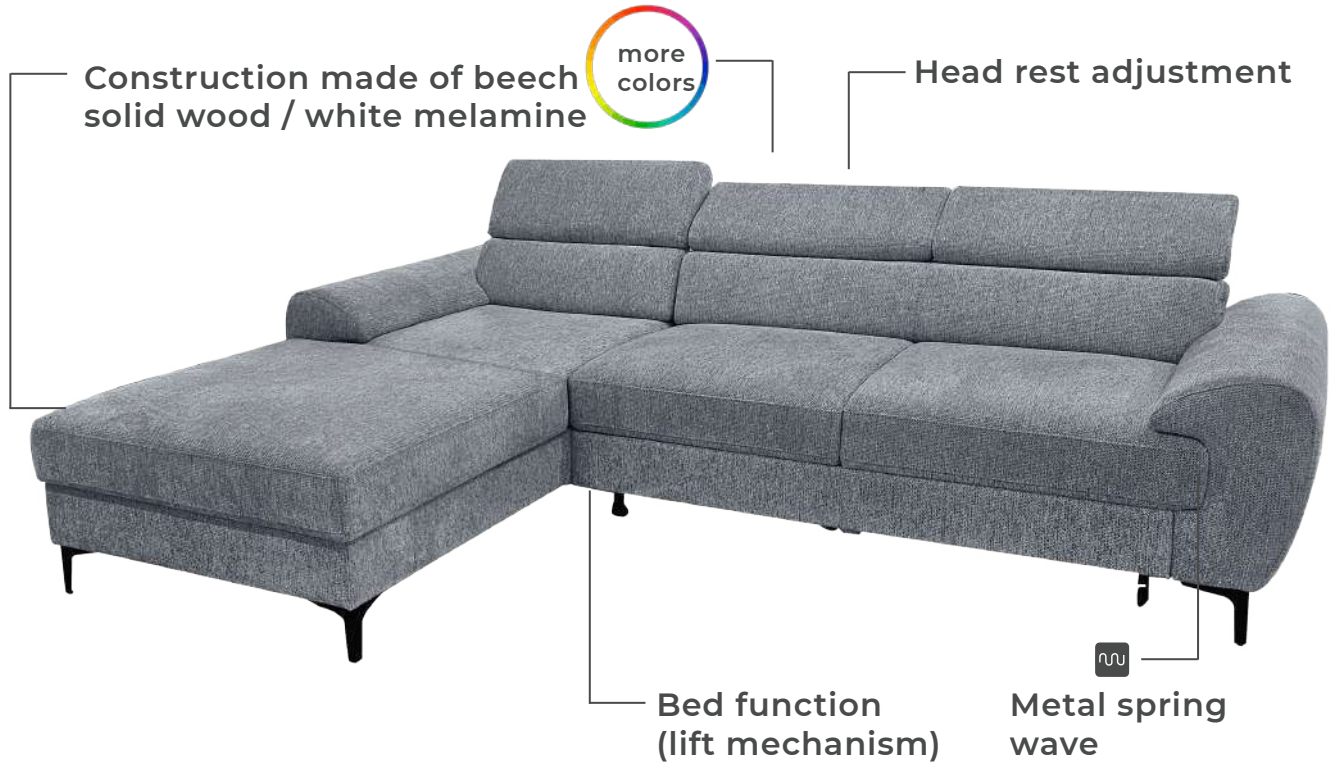

Construction made of beech solid wood / white melamine

Head rest adjustment

Bed function (lift mechanism)

Metal spring wave

CORNER UNIT

Katalpa

Construction made of beech
solid wood / white melamine

Head rest adjustment

UNIT

Tara

Bed dimensions:
W: 280cm | D: 127cm

CORNER UNIT

Tara

Bed dimensions:
W: 205cm | D: 130cm

Construction made of beech
solid wood / white melamine

Head rest adjustment

Metal spring wave

Bed function
(lift mechanism)

CORNER

UNIT

Tara

S

Bed dimensions:
W: 212cm | D: 128cm

CORNER UNIT

Lei Lux

Bed dimensions:
W: 140cm | D: 185cm

Metal spring wave 

Bed sofa Italian mechanism

Construction made of
beech solid wood /
white melamine

Sofa bed function

Box storage
(white melamine)

CORNER