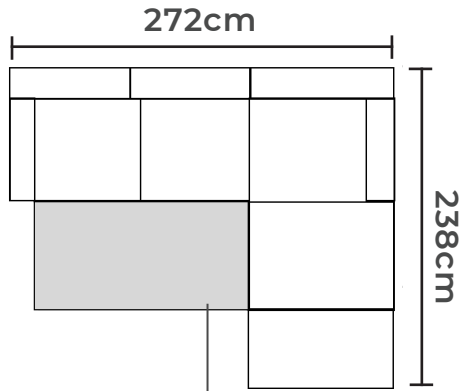

Construction made of beech
solid wood / white melamine

more
colors

Head rest adjustment

Bed function
(lift mechanism)

Metal
spring

CORNER UNIT

Lucky

Bed dimensions:
W: 203cm | D: 132cm

Construction made of beech
solid wood / white melamine

Head rest adjustment

Bed function
(lift mechanism)

Metal spring wave 

CORNER

UNIT

Lucky S

Bed dimensions:
W: 217cm | D: 132cm

CORNER UNIT

Lui

Bed dimensions:
W: 275cm | D: 130cm

CORNER UNIT

Lui

*small composition

Bed dimensions:
W: 217cm | D: 130cm

CORNER

UNIT

Tara

Bed dimensions:
W: 280cm | D: 127cm

CORNER UNIT

Tara

Bed dimensions:
W: 205cm | D: 130cm

Construction made of beech
solid wood / white melamine

Head rest adjustment