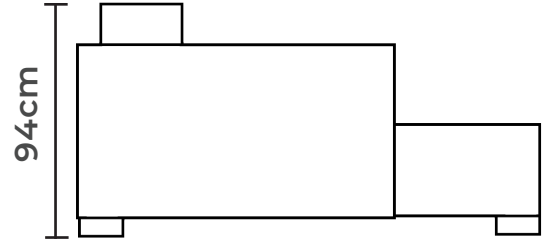

CORNER UNIT

Lui

Bed dimensions:
W: 275cm | D: 130cm

CORNER UNIT

Lui

*small composition

Bed dimensions:
W: 217cm | D: 130cm

CORNER

UNIT

Tara

Bed dimensions:
W: 280cm | D: 127cm

CORNER UNIT

Tara

Bed dimensions:
W: 205cm | D: 130cm

Construction made of beech
solid wood / white melamine

Head rest adjustment

Metal spring wave

Bed function
(lift mechanism)

CORNER

UNIT

Tara

S

Bed dimensions:
W: 212cm | D: 128cm

CORNER UNIT

Lei Lux

Bed dimensions:
W: 140cm | D: 185cm

Metal spring wave 

Bed sofa Italian mechanism

Construction made of
beech solid wood /
white melamine

Sofa bed function

Box storage
(white melamine)

CORNER