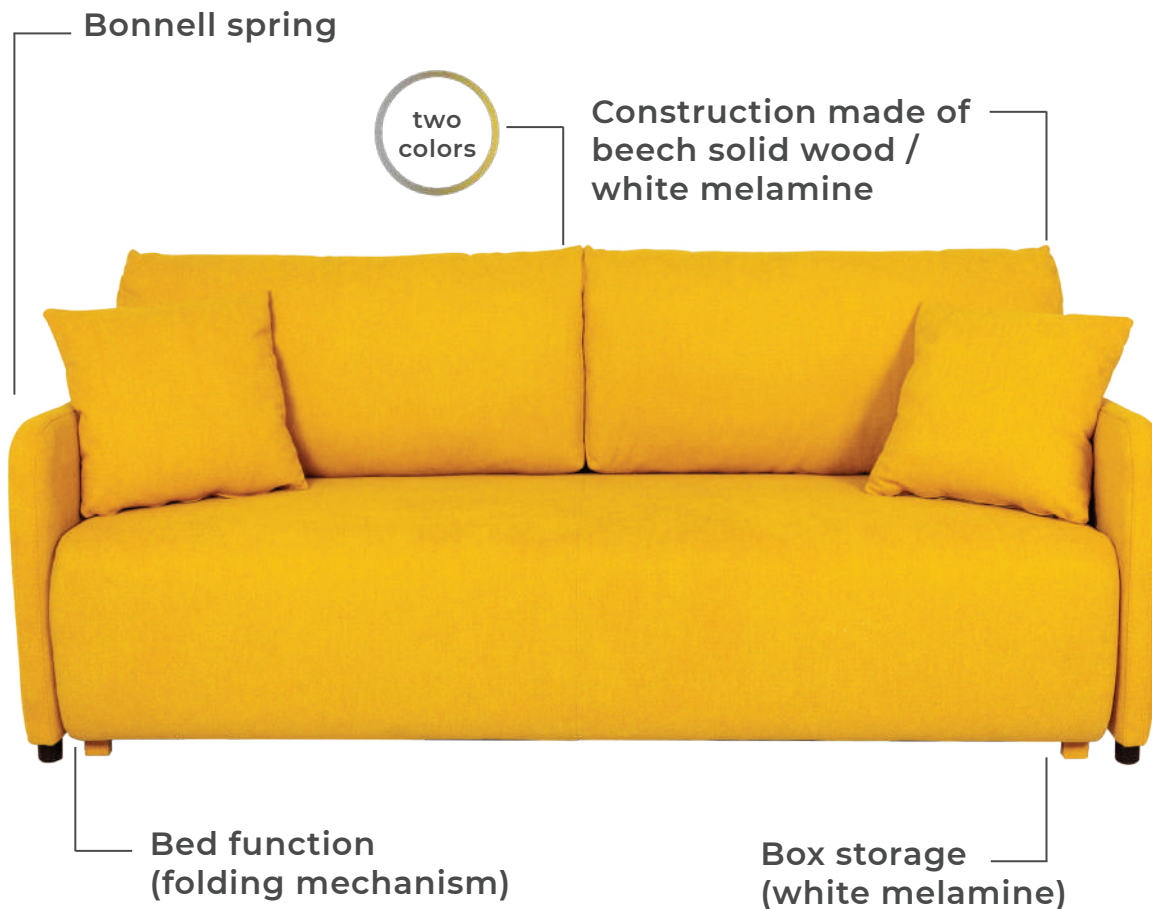

Construction made of
beech solid wood /
white melamine

Bed function
(folding mechanism)

Separate folding of
each seating parth

SOFA

Lei Lux

Bed dimensions:
W: 140cm | D: 190cm

Bed sofa Italian mechanism

Construction made of
beech solid wood /
white melamine

Sofa bed function

SOFA

Leo

Bed dimensions:
W: 200cm | D: 160cm

Bonnell spring

two colors

Construction made of
beech solid wood /
white melamine

Bed function
(folding mechanism)