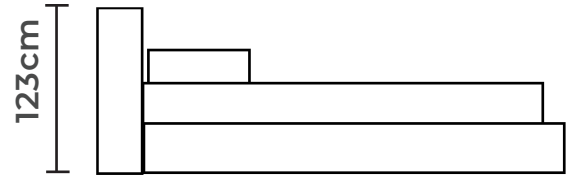

Mattress:
HR foam +
memory foam
on the latoflex

Construction made of beech
solid wood / white melamine

Gas lift
mechanism

Box storage
(white melamine)