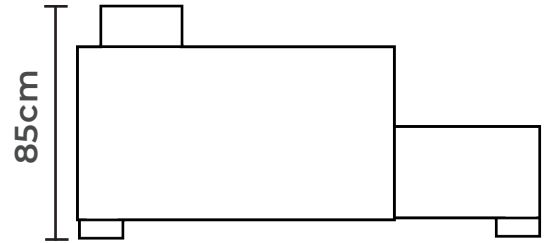

CORNER UNIT

Lui

Bed dimensions:
W: 275cm | D: 130cm

CORNER UNIT

Lui

*small composition

Bed dimensions:
W: 217cm | D: 130cm

CORNER

UNIT

Tara

Bed dimensions:
W: 280cm | D: 127cm

CORNER UNIT

Tara

Bed dimensions:
W: 205cm | D: 130cm

Construction made of beech
solid wood / white melamine

Head rest adjustment

Metal spring wave

Bed function
(lift mechanism)

CORNER

UNIT

Tara

S

Bed dimensions:
W: 212cm | D: 128cm

CORNER UNIT

Lei Lux

Bed dimensions:
W: 140cm | D: 185cm

Metal spring wave 

Bed sofa Italian mechanism

Construction made of
beech solid wood /
white melamine

Sofa bed function

Box storage
(white melamine)

CORNER