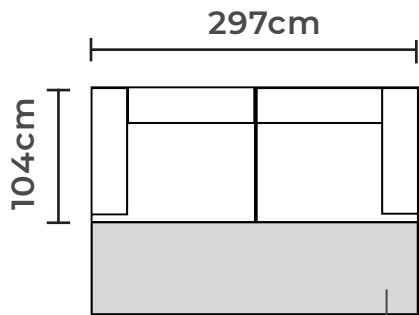

UNIT

Tara

Bed dimensions:
W: 280cm | D: 127cm

CORNER UNIT

Tara

Bed dimensions:
W: 205cm | D: 130cm

Construction made of beech
solid wood / white melamine

Head rest adjustment

UNIT

Ambasador

Bed dimensions:
W: 210cm | D: 133cm

Head rest adjustment

Construction made of beech
solid wood / white melamine

Metal  spring wave

Bed function
(lift mechanism)

Box storage
(white melamine)

more colors

CORNER UNIT

Bologna

CORNER UNIT

Soho

Bed dimensions:
W: 200cm | D: 140cm

Construction made of beech
solid wood / white melamine

Metal spring
wave 

Bed function
(lift mechanism)

Box storage
(white melamine)

CORNER UNIT

Venezia S

Bed dimensions:
W: 250cm | D: 139cm

SOFA

Jumbo Lux

Bed dimensions:
W: 244cm | D: 145cm