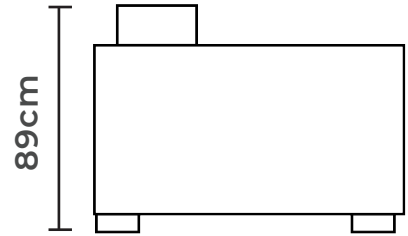

Belts

Construction made of beech
solid wood / melamine