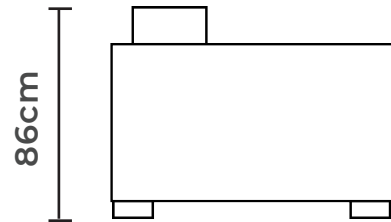

UNIT

Ambasador

Bed dimensions:
W: 210cm | D: 133cm

Head rest adjustment

Construction made of beech
solid wood / white melamine

Metal  spring wave

Bed function
(lift mechanism)

Box storage
(white melamine)

more colors

CORNER UNIT

Bologna

CORNER UNIT

Soho

Bed dimensions:
W: 200cm | D: 140cm

Construction made of beech
solid wood / white melamine

Metal spring
wave 

Bed function
(lift mechanism)

Box storage
(white melamine)

CORNER UNIT

Venezia S

Bed dimensions:
W: 250cm | D: 139cm

SOFA

Jumbo Lux

Bed dimensions:
W: 244cm | D: 145cm

Construction made of
beech solid wood /
white melamine

Bed function
(folding mechanism)

Separate folding of
each seating parth

SOFA

Lei Lux

Bed dimensions:
W: 140cm | D: 190cm

Bed sofa Italian mechanism

Construction made of
beech solid wood /
white melamine