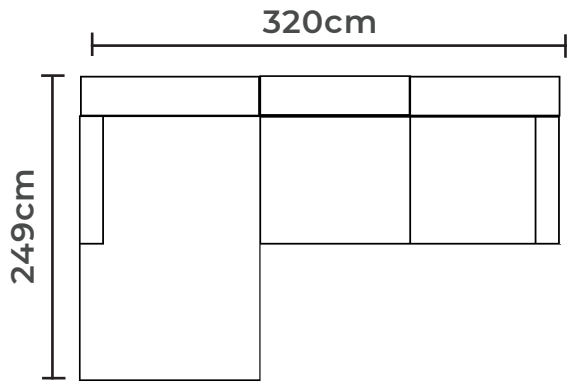

Construction made of beech
solid wood / white melamine

Head rest adjustment