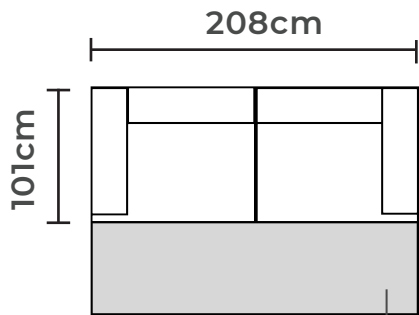

UNIT

Ambasador

Bed dimensions:
W: 210cm | D: 133cm

Head rest adjustment

Construction made of beech
solid wood / white melamine

Metal  spring wave

Bed function
(lift mechanism)

Box storage
(white melamine)

more colors

CORNER UNIT

Bologna

CORNER UNIT

Soho

Bed dimensions:
W: 200cm | D: 140cm

Construction made of beech
solid wood / white melamine

Metal spring
wave 

Bed function
(lift mechanism)

Box storage
(white melamine)

CORNER UNIT

Venezia S

Bed dimensions:
W: 250cm | D: 139cm

SOFA

Jumbo Lux

Bed dimensions:
W: 244cm | D: 145cm

Construction made of
beech solid wood /
white melamine

Bed function
(folding mechanism)

Separate folding of
each seating parth

SOFA

Lei Lux

Bed dimensions:
W: 140cm | D: 190cm

Bed sofa Italian mechanism

Construction made of
beech solid wood /
white melamine