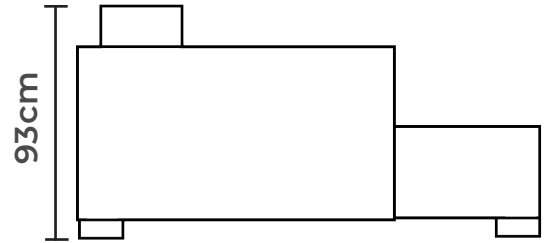

Construction made of beech
solid wood / white melamine

Head rest adjustment

Bed function
(lift mechanism)

Metal spring wave 

CORNER

UNIT

Lucky S

Bed dimensions:
W: 217cm | D: 132cm

CORNER UNIT

Lui

Bed dimensions:
W: 275cm | D: 130cm

CORNER UNIT

Lui

*small composition

Bed dimensions:
W: 217cm | D: 130cm

CORNER

UNIT

Tara

Bed dimensions:
W: 280cm | D: 127cm

CORNER UNIT

Tara

Bed dimensions:
W: 205cm | D: 130cm

Construction made of beech
solid wood / white melamine

Head rest adjustment

Metal spring wave

Bed function
(lift mechanism)

CORNER

UNIT

Tara

S

Bed dimensions:
W: 212cm | D: 128cm

CORNER UNIT