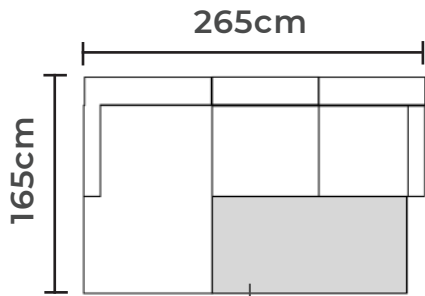

Construction made of beech
solid wood / white melamine

Head rest adjustment

Bed function
(lift mechanism)

Metal spring wave 

CORNER

UNIT

Lucky S

Bed dimensions:
W: 217cm | D: 132cm

CORNER UNIT

Lui

Bed dimensions:
W: 275cm | D: 130cm

CORNER UNIT

Lui

*small composition

Bed dimensions:
W: 217cm | D: 130cm

CORNER

UNIT

Tara

Bed dimensions:
W: 280cm | D: 127cm

CORNER UNIT

Tara

Bed dimensions:
W: 205cm | D: 130cm

Construction made of beech
solid wood / white melamine

Head rest adjustment

Metal spring wave

Bed function
(lift mechanism)

CORNER

UNIT

Tara

S

Bed dimensions:
W: 212cm | D: 128cm

CORNER UNIT