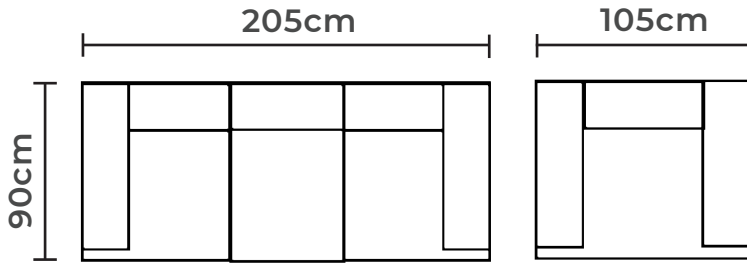

Mechanism with latoflex slats
*surcharge

Construction made of beech solid wood / melamine

Metal spring wave