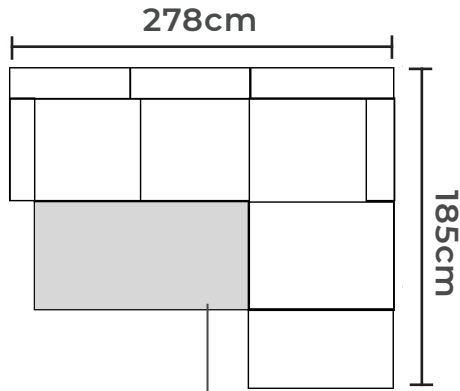

CORNER UNIT

Lui

Bed dimensions:
W: 275cm | D: 130cm

CORNER UNIT

Lui

*small composition

Bed dimensions:
W: 217cm | D: 130cm

CORNER

UNIT

Tara

Bed dimensions:
W: 280cm | D: 127cm

CORNER UNIT

Tara

Bed dimensions:
W: 205cm | D: 130cm

Construction made of beech
solid wood / white melamine

Head rest adjustment

Metal spring wave

Bed function
(lift mechanism)

CORNER

UNIT

Tara

S

Bed dimensions:
W: 212cm | D: 128cm

CORNER UNIT

Lei Lux

Bed dimensions:
W: 140cm | D: 185cm

Metal spring wave 

Bed sofa Italian mechanism

Construction made of
beech solid wood /
white melamine

Sofa bed function

Box storage
(white melamine)

CORNER