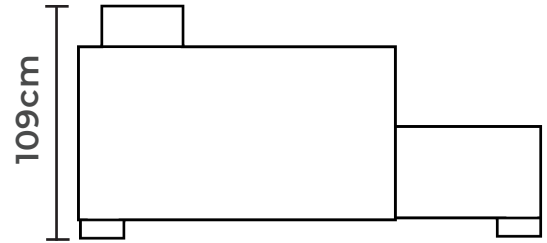

Construction made of beech
solid wood / white melamine

Head rest adjustment