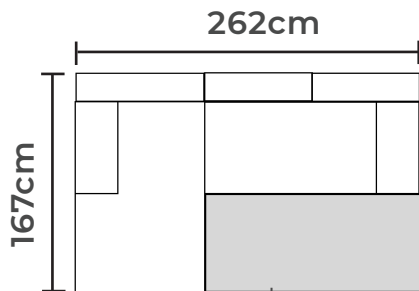

UNIT

Tara

Bed dimensions:
W: 280cm | D: 127cm

CORNER UNIT

Tara

Bed dimensions:
W: 205cm | D: 130cm

Construction made of beech
solid wood / white melamine

Head rest adjustment

UNIT

Ambasador

Bed dimensions:
W: 210cm | D: 133cm

Head rest adjustment

Construction made of beech
solid wood / white melamine

Metal  spring wave

Bed function
(lift mechanism)

Box storage
(white melamine)

more colors

CORNER UNIT

Bologna

CORNER UNIT

Soho

Bed dimensions:
W: 200cm | D: 140cm

Construction made of beech
solid wood / white melamine

Metal spring
wave 

Bed function
(lift mechanism)

Box storage
(white melamine)

CORNER UNIT

Venezia S

Bed dimensions:
W: 250cm | D: 139cm

SOFA

Jumbo Lux

Bed dimensions:
W: 244cm | D: 145cm