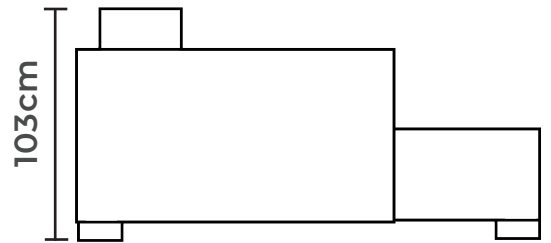

Construction made of beech
solid wood / white melamine

more
colors

Head rest adjustment

Bed function
(lift mechanism)

Metal
spring

CORNER UNIT

Lucky

Bed dimensions:
W: 203cm | D: 132cm

Construction made of beech
solid wood / white melamine

Head rest adjustment

Bed function
(lift mechanism)

Metal spring wave 

CORNER

UNIT

Lucky S

Bed dimensions:
W: 217cm | D: 132cm

CORNER UNIT

Lui

Bed dimensions:
W: 275cm | D: 130cm

CORNER UNIT

Lui

*small composition

Bed dimensions:
W: 217cm | D: 130cm

CORNER

UNIT

Tara

Bed dimensions:
W: 280cm | D: 127cm

CORNER UNIT

Tara

Bed dimensions:
W: 205cm | D: 130cm

Construction made of beech
solid wood / white melamine

Head rest adjustment