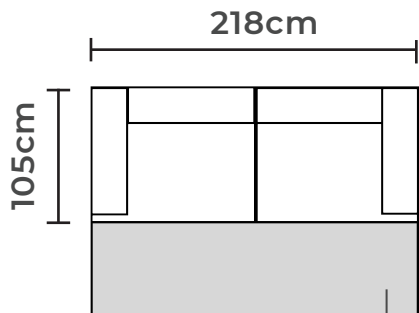

Bed dimensions:
W: 200cm | D: 160cm