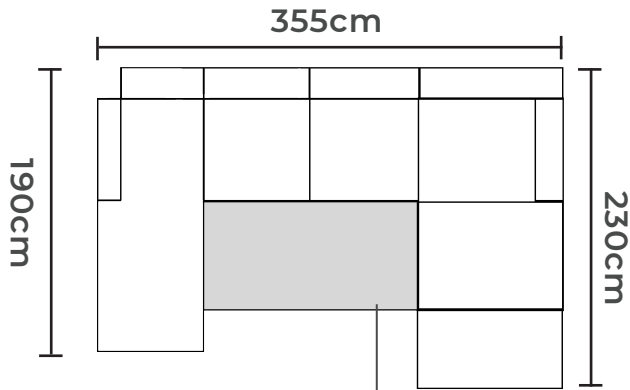

Construction made of beech
solid wood / white melamine

Head rest adjustment

Bed function
(lift mechanism)

Metal spring wave 

CORNER

UNIT

Lucky S

Bed dimensions:
W: 217cm | D: 132cm

CORNER UNIT

Lui

Bed dimensions:
W: 275cm | D: 130cm

CORNER UNIT

Lui

*small composition

Bed dimensions:
W: 217cm | D: 130cm

CORNER

UNIT

Tara

Bed dimensions:
W: 280cm | D: 127cm

CORNER UNIT

Tara

Bed dimensions:
W: 205cm | D: 130cm

Construction made of beech
solid wood / white melamine

Head rest adjustment

Metal spring wave

Bed function
(lift mechanism)

CORNER

UNIT

Tara

S

Bed dimensions:
W: 212cm | D: 128cm

CORNER UNIT