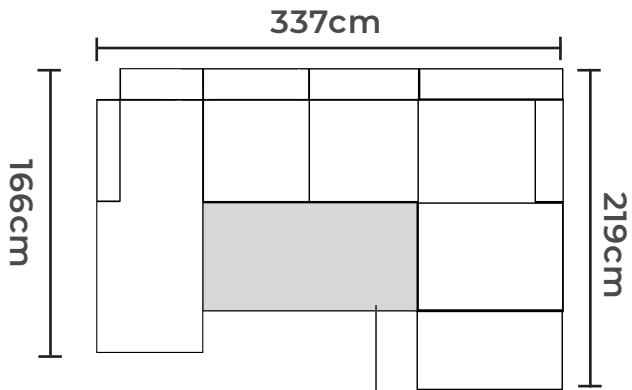

Catalogue

2024/25

vitorog-wholesale.com

CORNER

UNIT

Lucky

V

Bed dimensions:
W: 275cm | D: 130cm

Construction made of beech
solid wood / white melamine

more
colors

Head rest adjustment

Bed function
(lift mechanism)

Metal
spring

CORNER UNIT

Lucky

Bed dimensions:
W: 203cm | D: 132cm

Construction made of beech
solid wood / white melamine

Head rest adjustment

Bed function
(lift mechanism)

Metal spring wave 

CORNER

UNIT

Lucky S

Bed dimensions:
W: 217cm | D: 132cm

UNIT

Tara

Bed dimensions:
W: 280cm | D: 127cm

CORNER UNIT

Tara

Bed dimensions:
W: 205cm | D: 130cm

Construction made of beech
solid wood / white melamine

Head rest adjustment