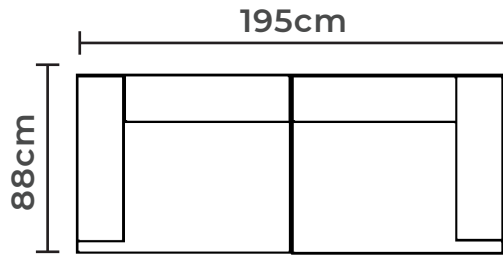

Construction made of beech solid wood / melamine

Metal spring wave