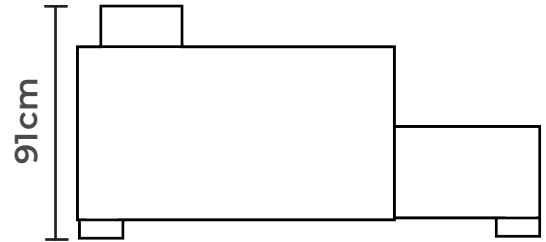

UNIT

Tara

Bed dimensions:
W: 280cm | D: 127cm

CORNER UNIT

Tara

Bed dimensions:
W: 205cm | D: 130cm

Construction made of beech
solid wood / white melamine

Head rest adjustment

Metal spring wave

Bed function
(lift mechanism)

CORNER

UNIT

Tara

S

Bed dimensions:
W: 212cm | D: 128cm

CORNER UNIT

Lei Lux

Bed dimensions:
W: 140cm | D: 185cm

Metal spring wave 

Bed sofa Italian mechanism

Construction made of
beech solid wood /
white melamine

Sofa bed function

Box storage
(white melamine)

CORNER

UNIT

Lucca New

Bed dimensions:
W: 240cm | D: 130cm

Construction made of beech
solid wood / white melamine

Metal spring
wave

Bed function
(somya mechanism)

Box storage
(white melamine)

CORNER