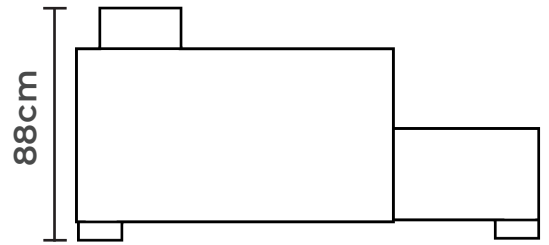

Construction made of beech
solid wood / white melamine

Head rest adjustment

Bed function
(lift mechanism)

Metal spring wave 

CORNER

UNIT

Lucky S

Bed dimensions:
W: 217cm | D: 132cm

CORNER UNIT

Lui

Bed dimensions:
W: 275cm | D: 130cm

CORNER UNIT

Lui

*small composition

Bed dimensions:
W: 217cm | D: 130cm

CORNER

UNIT

Tara

Bed dimensions:
W: 280cm | D: 127cm

CORNER UNIT

Tara

Bed dimensions:
W: 205cm | D: 130cm

Construction made of beech
solid wood / white melamine

Head rest adjustment

Metal spring wave

Bed function
(lift mechanism)

CORNER

UNIT

Tara

S

Bed dimensions:
W: 212cm | D: 128cm

CORNER UNIT