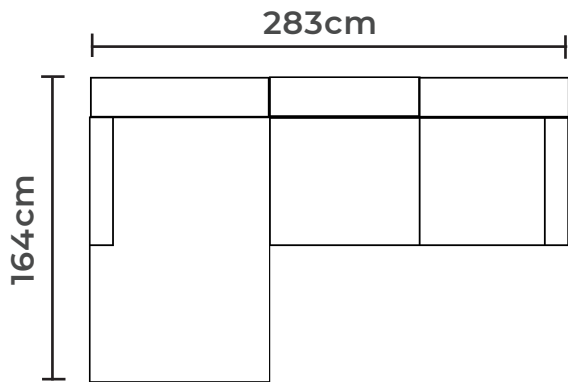

UNIT

Tara

Bed dimensions:
W: 280cm | D: 127cm

CORNER UNIT

Tara

Bed dimensions:
W: 205cm | D: 130cm

Construction made of beech
solid wood / white melamine

Head rest adjustment

Lei Lux

Bed dimensions:
W: 140cm | D: 185cm

Metal spring wave 

Bed sofa Italian mechanism

Construction made of
beech solid wood /
white melamine

Sofa bed function

Box storage
(white melamine)

CORNER

UNIT

Ambasador

Bed dimensions:
W: 210cm | D: 133cm

Head rest adjustment

Construction made of beech
solid wood / white melamine

Metal  spring wave

Bed function
(lift mechanism)

Box storage
(white melamine)

more colors

CORNER UNIT

Bologna

CORNER UNIT

Soho

Bed dimensions:
W: 200cm | D: 140cm

Construction made of beech
solid wood / white melamine

Metal spring
wave 