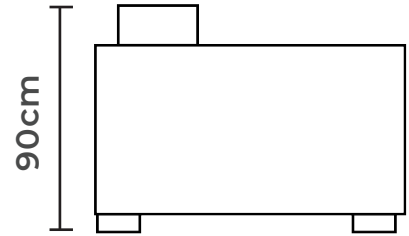

Mechanism with latoflex slats
*surcharge

Construction made of beech solid wood / melamine

Metal spring wave