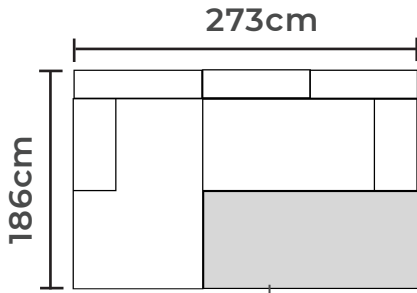

UNIT

Tara

Bed dimensions:
W: 280cm | D: 127cm

CORNER UNIT

Tara

Bed dimensions:
W: 205cm | D: 130cm

Construction made of beech
solid wood / white melamine

Head rest adjustment

Lei Lux

Bed dimensions:
W: 140cm | D: 185cm

Metal spring wave 

Bed sofa Italian mechanism

Construction made of
beech solid wood /
white melamine

Sofa bed function

Box storage
(white melamine)

CORNER

UNIT

Lucca New

Bed dimensions:
W: 240cm | D: 130cm

Construction made of beech
solid wood / white melamine

Metal spring
wave

Bed function
(somya mechanism)

Box storage
(white melamine)

CORNER

UNIT

Ambasador

Bed dimensions:
W: 210cm | D: 133cm

Head rest adjustment

Construction made of beech
solid wood / white melamine

Metal  spring wave

Bed function
(lift mechanism)

Box storage
(white melamine)