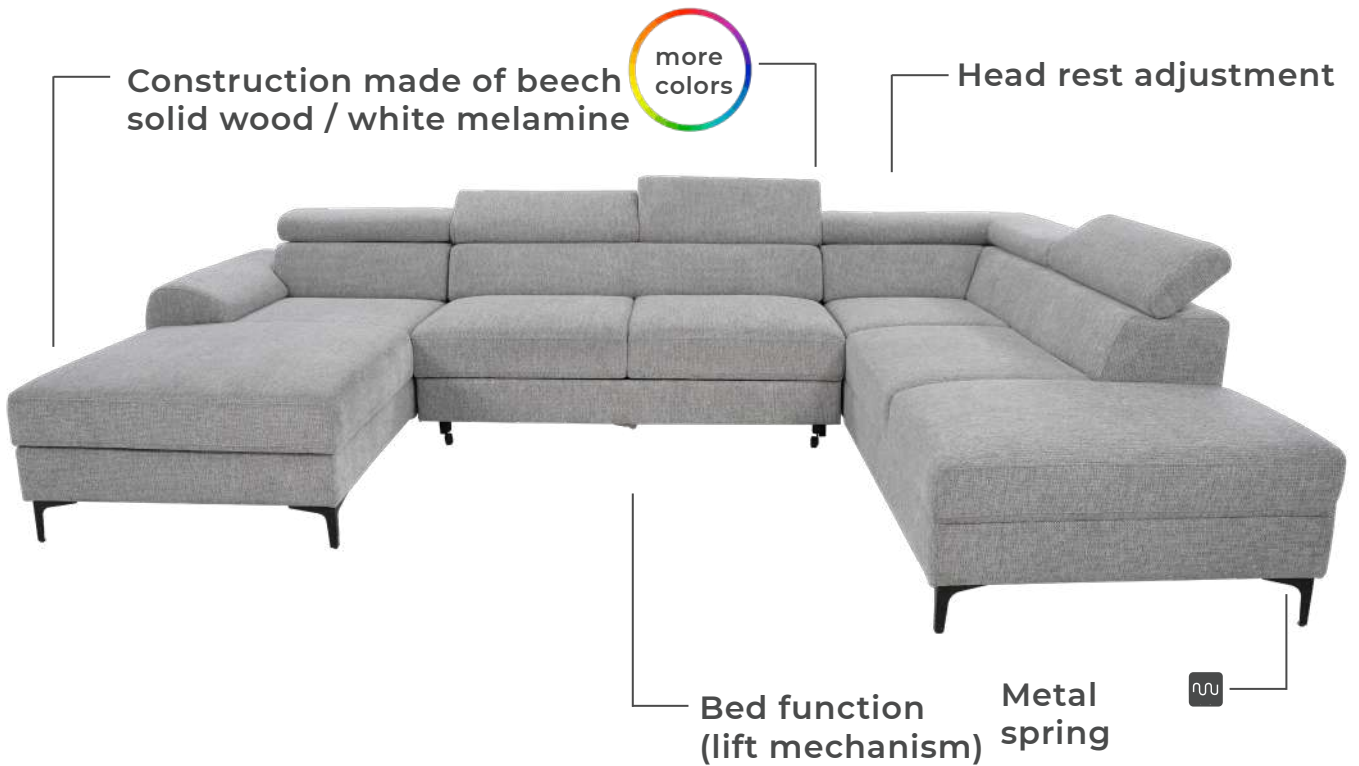

Construction made of beech solid wood / white melamine

Head rest adjustment

Bed function (lift mechanism)

Metal spring wave

CORNER UNIT

Katalpa

Construction made of beech
solid wood / white melamine

Head rest adjustment

CORNER UNIT

Lui

Bed dimensions:
W: 275cm | D: 130cm

CORNER UNIT

Lui

*small composition

Bed dimensions:
W: 217cm | D: 130cm

CORNER

UNIT

Tara

Bed dimensions:
W: 280cm | D: 127cm

CORNER UNIT

Tara

Bed dimensions:
W: 205cm | D: 130cm

Construction made of beech
solid wood / white melamine

Head rest adjustment

Lei Lux

Bed dimensions:
W: 140cm | D: 185cm

Metal spring wave 

Bed sofa Italian mechanism

Construction made of
beech solid wood /
white melamine

Sofa bed function

Box storage
(white melamine)

CORNER