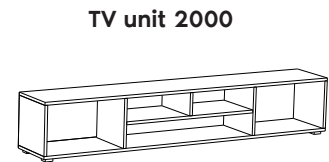

Living room LIGHT