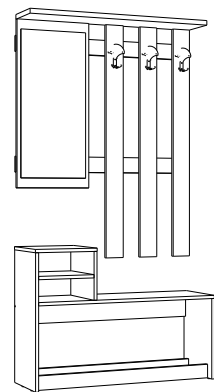

Anteroom OPAL

Hat stand and commode