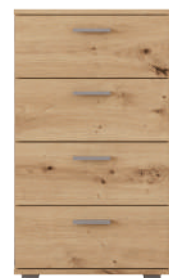

BODY

Melamine Artisan oak White

FRONT

Melamine Artisan oak White

Plastic handle Edging tape