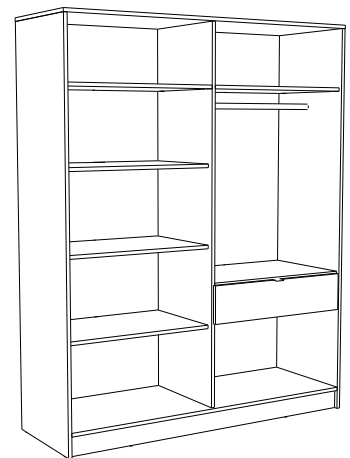

Dimensions:
164x56x207 cm

BODY

Melamine

Artisan oak

FRONT

Melamine

Artisan White

Metal handle