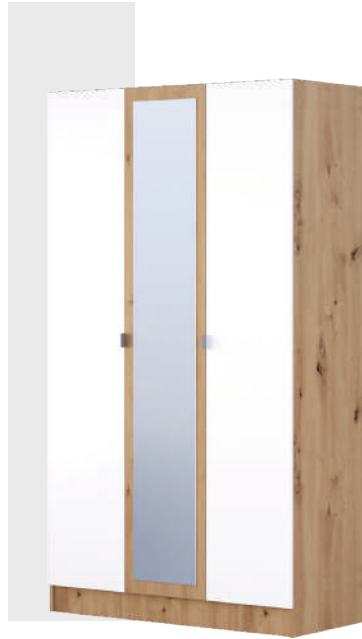

ABS Edging tape

Amos 3KO
Wardrobe

Dimensions:
110x52x195 cm

BODY

Melamine

Artisan oak

FRONT

Melamine