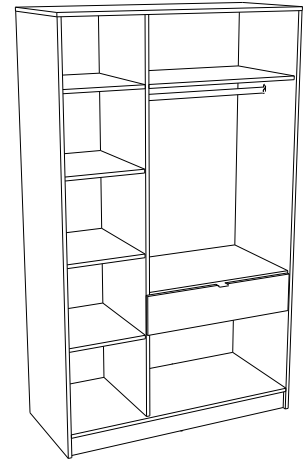

Kent 160
Wardrobe

Dimensions:
164x56x207 cm