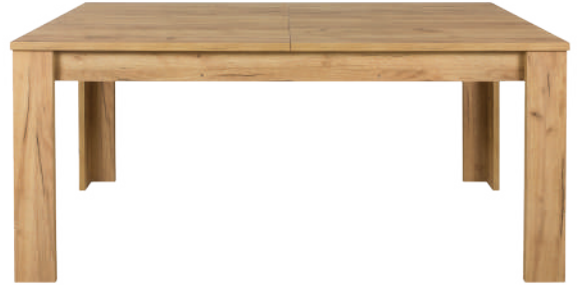

Melamine

Edging tape

OTTO
Dining table
Extendable

Dimensions:
(162+40)x90x75 cm

CONSTRUCTION

Melamine

Artisan oak

TABLE TOP