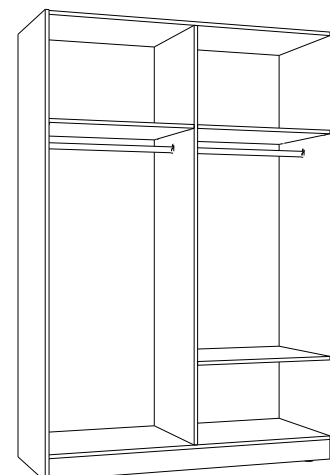

Alfa 150
Wardrobe