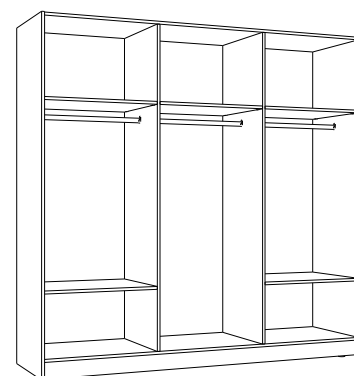

Dimensions:
150x69x218 cm

BODY

Melamine	Artisan White	Edging tape

FRONT

Melamine	Artisan oak + black glass	Mirror	Edging tape	Metal handle

Alfa 220
Wardrobe