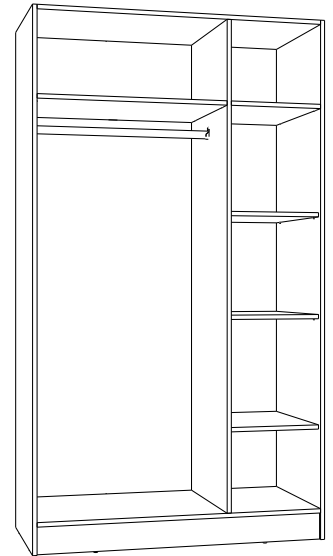

ABS Edging tape

Amos 3KO
Wardrobe

Dimensions:
110x52x195 cm

BODY

Melamine

Artisan oak

FRONT

Melamine