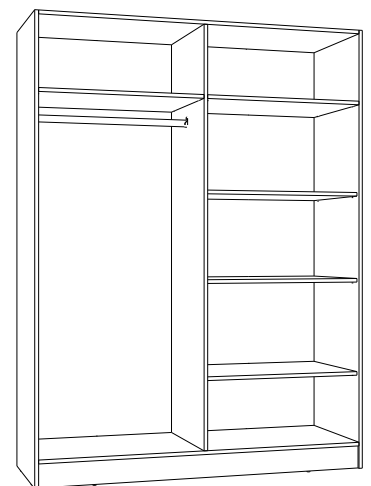

Artisan White

Metal handle

Edging tape

ABS

Amos 4KO
Wardrobe

Dimensions:
145x52x195 cm

BODY

Melamine