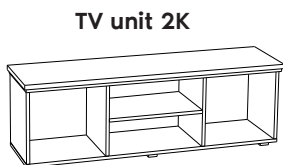

Living room CORAL