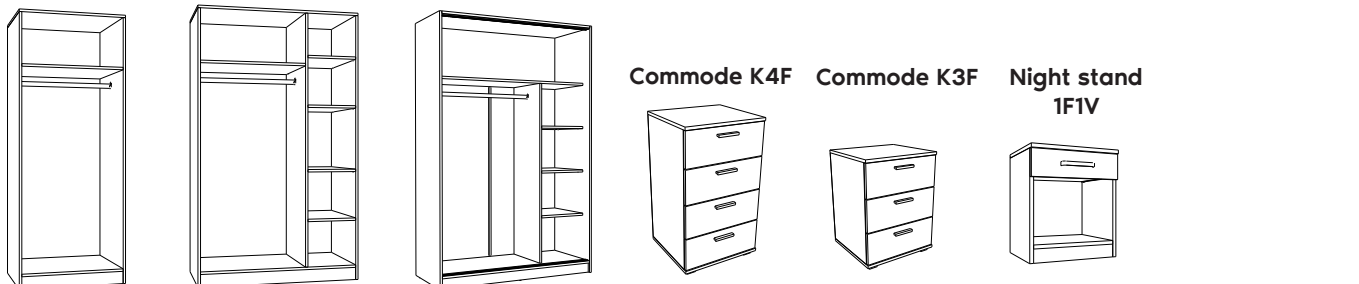

Wardrobe 2K

Wardrobe 3K

Domino 2K

Commode K4F

Commode K3F

Night stand 1F1V