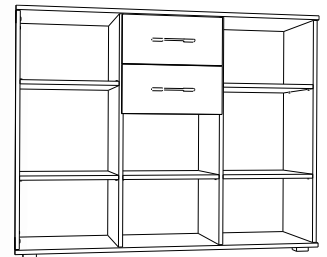

Basic 4K2FO Dimensions:
Wardrobe 160x54x205 cm

Basic 2K Dimensions:
Wardrobe upgrade 80x52x42 cm

Basic 3K Dimensions:
Wardrobe upgrade 120x52x42 cm

Basic 4K Dimensions:
Wardrobe upgrade 160x52x42 cm

Basic 2K Dimensions:
Commode 80x37x95 cm