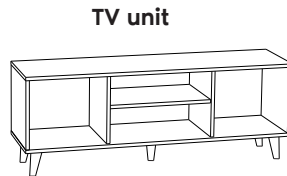

Living room CRYSTAL