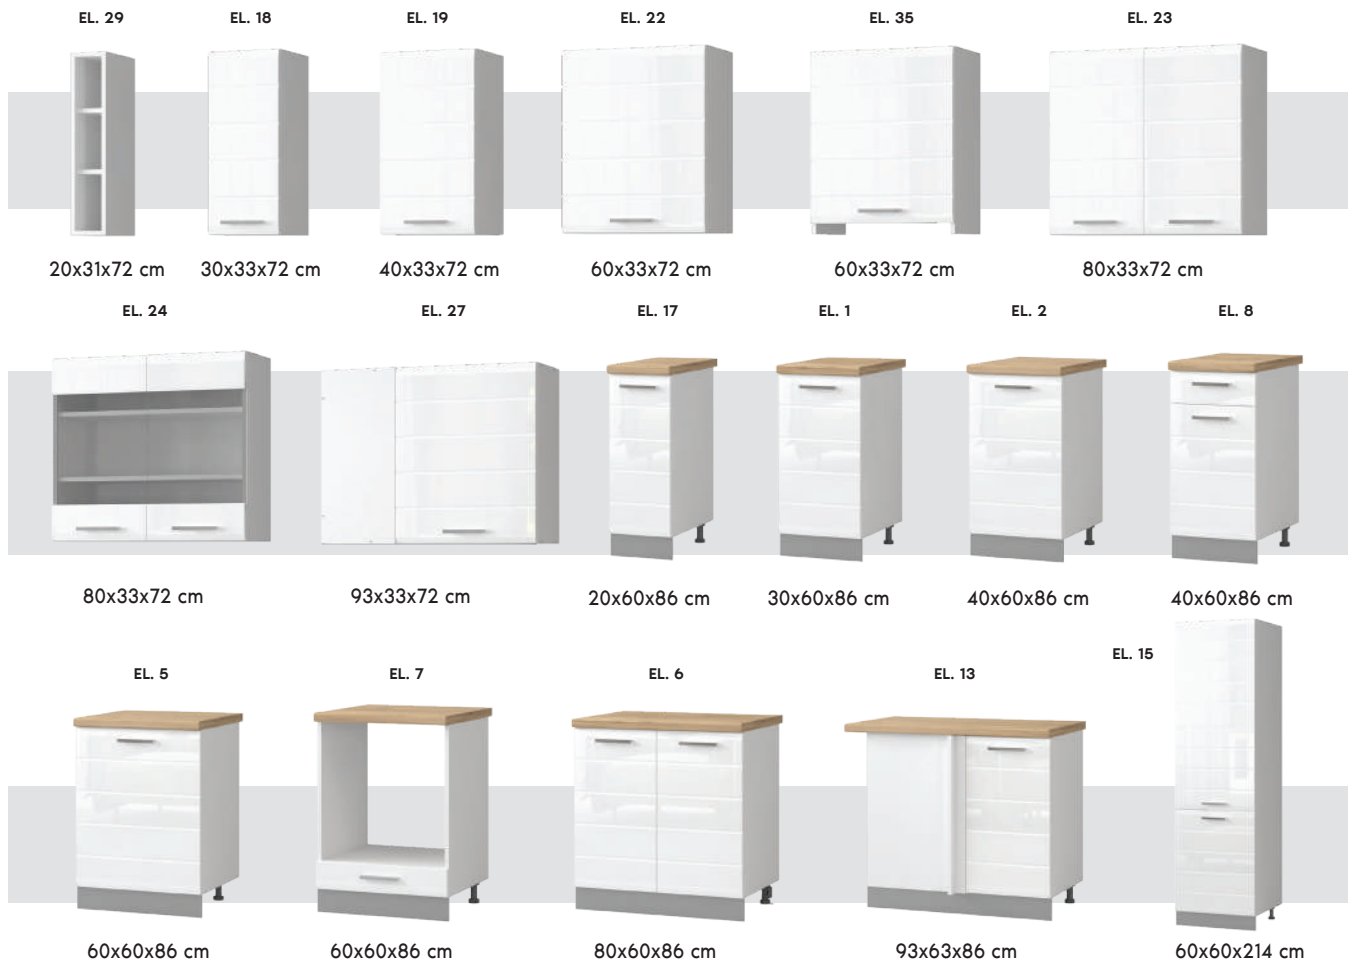

Metal
handle

WORKTOP

K003 Oak
38mm

Mantova
marble 38 mm

PLINTH

ALU

KITCHEN

Light