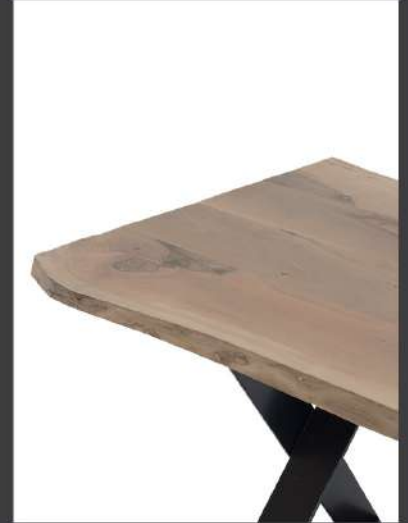

PRODUCT DIMENSIONS

WIDTH: 200 cm
HEIGHT: 76 cm
DEPTH: 90 cm

- Table top made of walnut solid wood
- Metal construction is powder coated